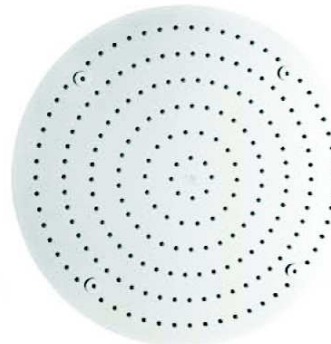

# SHOWER HEAD

Stainless Steel #304 Made

SH16461  
D.300x2(H)mm

SH16462  
D.400x2(H)mm

SH16463  
300x300x2(H)mm

SH16464  
400x400x2(H)mm

SH16465  
500x500x2(H)mm

SH16466  
D.500x2(H)mm