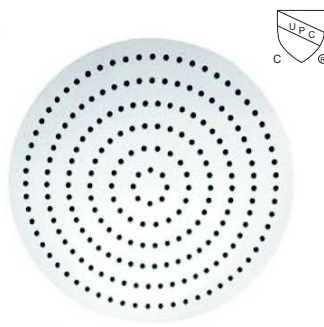

# SHOWER HEAD

Stainless Steel #304 Made

SH16476  
250(L)x150(W)mm

SH16477  
300(L)x200(W)mm

SH16478  
200x200mm

SH16479  
500x500mm

SH16481  
D.500mm

SH16482  
D.400mm