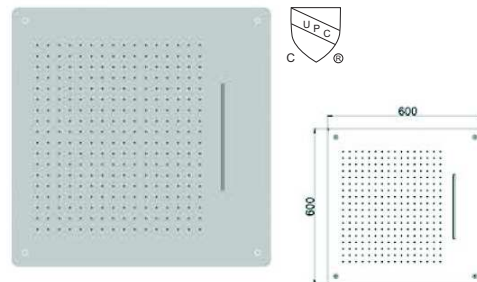

SHOWER HEAD

Stainless Steel #304 Made

SH16460