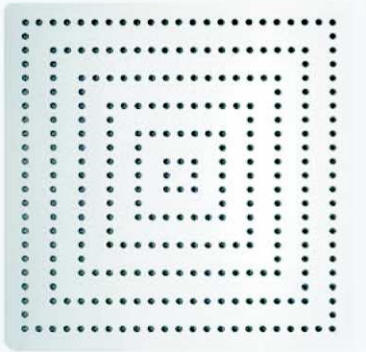

SHOWER HEAD

Stainless Steel #304 Made

SH16471
400x400mm