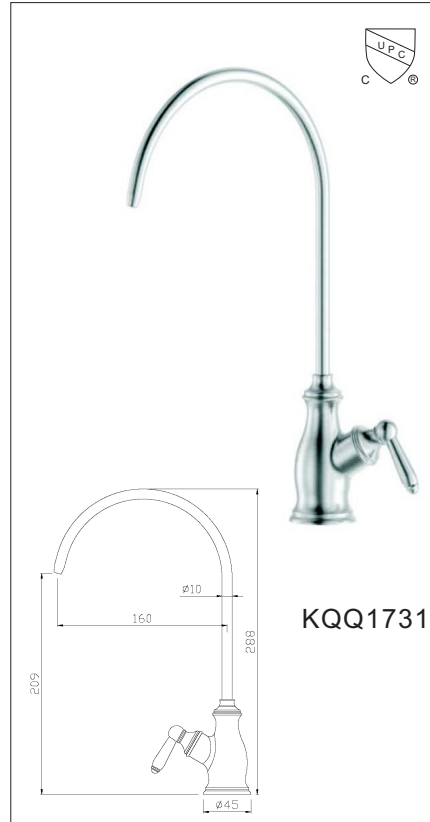

KITCHEN MIXER

Stainless Steel #304 Made