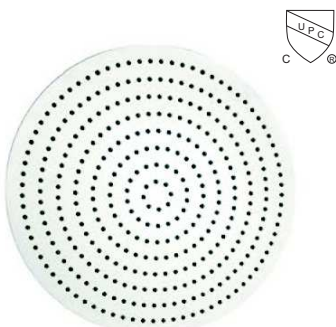

# SHOWER HEAD

Stainless Steel #304 Made

SH16476  
250(L)x150(W)mm

SH16477  
300(L)x200(W)mm

SH16478  
200x200mm

SH16479  
500x500mm

SH16481  
D.500mm

SH16482  
D.400mm

SH16483  
D.400mm

SH16484  
D.300mm

SH16485  
500(L)x300(W)mm

SH16487  
D.250mm

SH16488  
D.200mm

▲ Rubber nozzles(A)

▲ Rubber nozzles(B)

▲ Rubber nozzles(C)