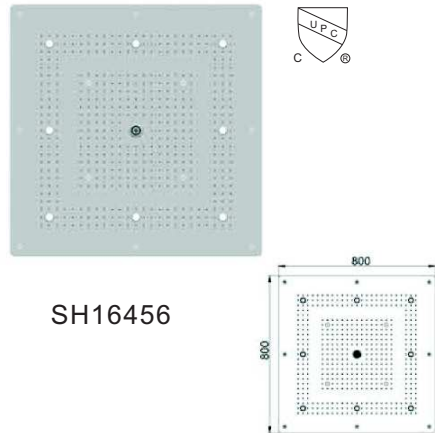

SHOWER HEAD

Stainless Steel #304 Made

SH16456