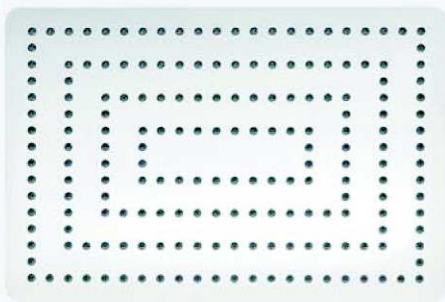

# SHOWER HEAD

Stainless Steel #304 Made

SH16471  
400x400mm

SH16472  
300x300mm

SH16473  
250x250mm

SH16474  
400(L)x300(W)mm

SH16475  
300(L)x200(W)mm