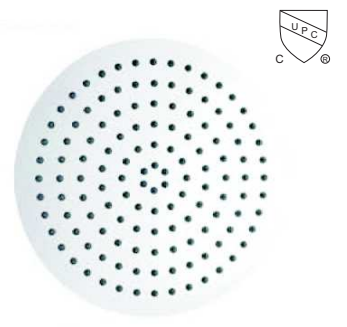

SH16484
D.300mm