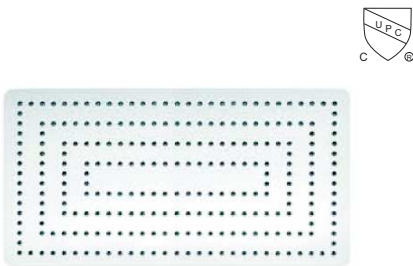

SH16485
500(L)x300(W)mm