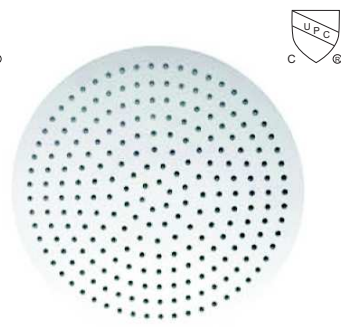

# SHOWER HEAD

Stainless Steel #304 Made

SH16476  
250(L)x150(W)mm

SH16477  
300(L)x200(W)mm

SH16478  
200x200mm

SH16479  
500x500mm

SH16481  
D.500mm

SH16482  
D.400mm

SH16483  
D.400mm

SH16484  
D.300mm

SH16485  
500(L)x300(W)mm

SH16487  
D.250mm

SH16488  
D.200mm

▲ Rubber nozzles(A)

▲ Rubber nozzles(B)

▲ Rubber nozzles(C)