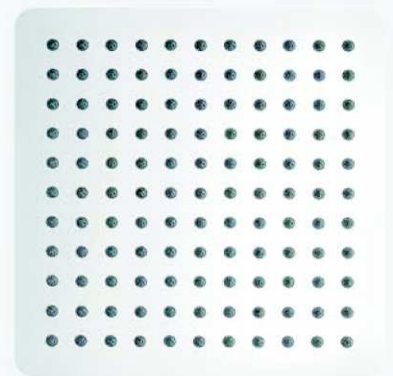

# SHOWER HEAD

Stainless Steel #304 Made

SH16471  
400x400mm

SH16472  
300x300mm

SH16473  
250x250mm

SH16474  
400(L)x300(W)mm

SH16475  
300(L)x200(W)mm