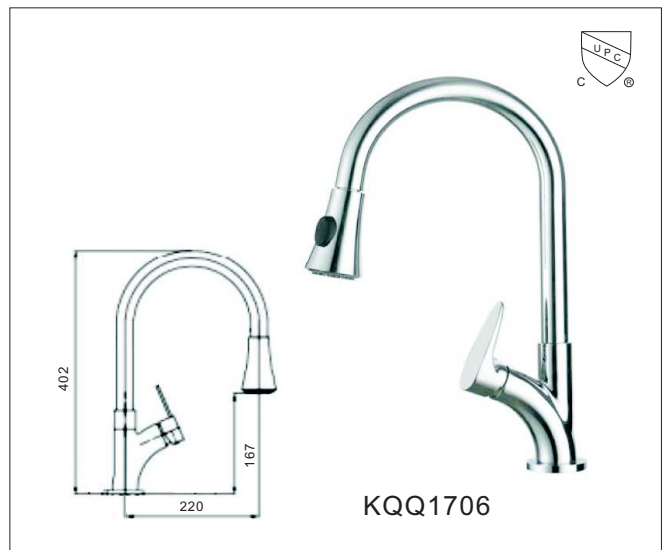

KITCHEN MIXER

Brass Made D.35mm