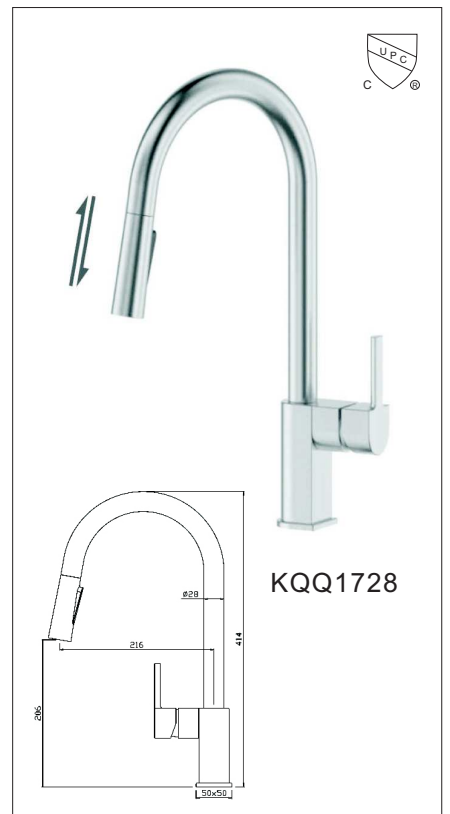

KITCHEN MIXER

Stainless Steel #304 Made D.35mm