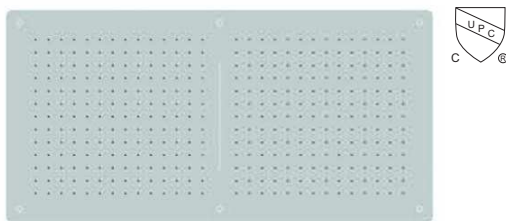

# SHOWER HEAD

Stainless Steel #304 Made

SH16455

SH16456

SH16457

SH16458

SH16459

SH16460