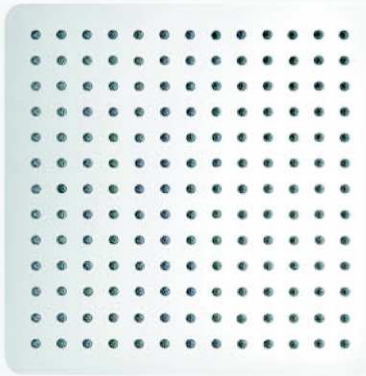

SH16472
300x300mm