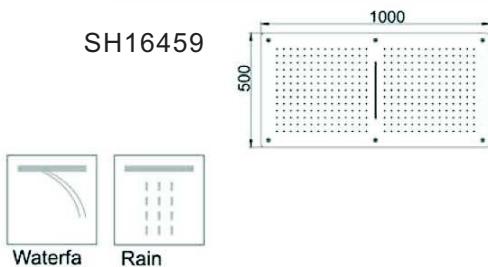

SHOWER HEAD

Stainless Steel #304 Made

SH16460