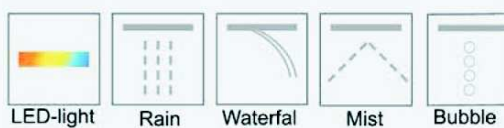

# SHOWER HEAD

Stainless Steel #304 Made

**SH16458**  
Size: 700x380mm

**P1020**  
Size: 125x125mm

**SCL16210**  
Size: 80x160mm

**65003**  
Concealed thermostatic mixer  
4-6 ways