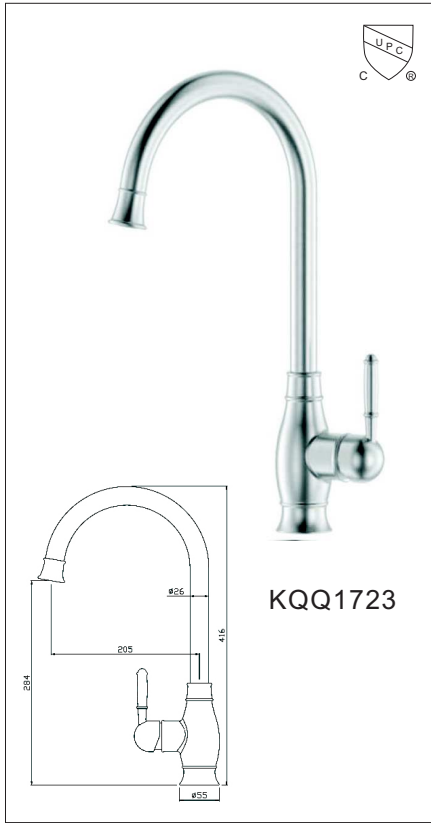

KITCHEN MIXER

Stainless Steel #304 Made D.35mm