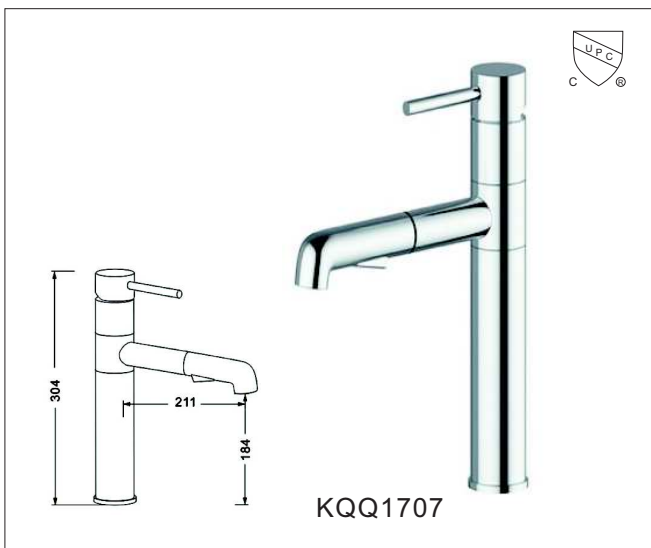

KITCHEN MIXER

Brass Made D.35mm