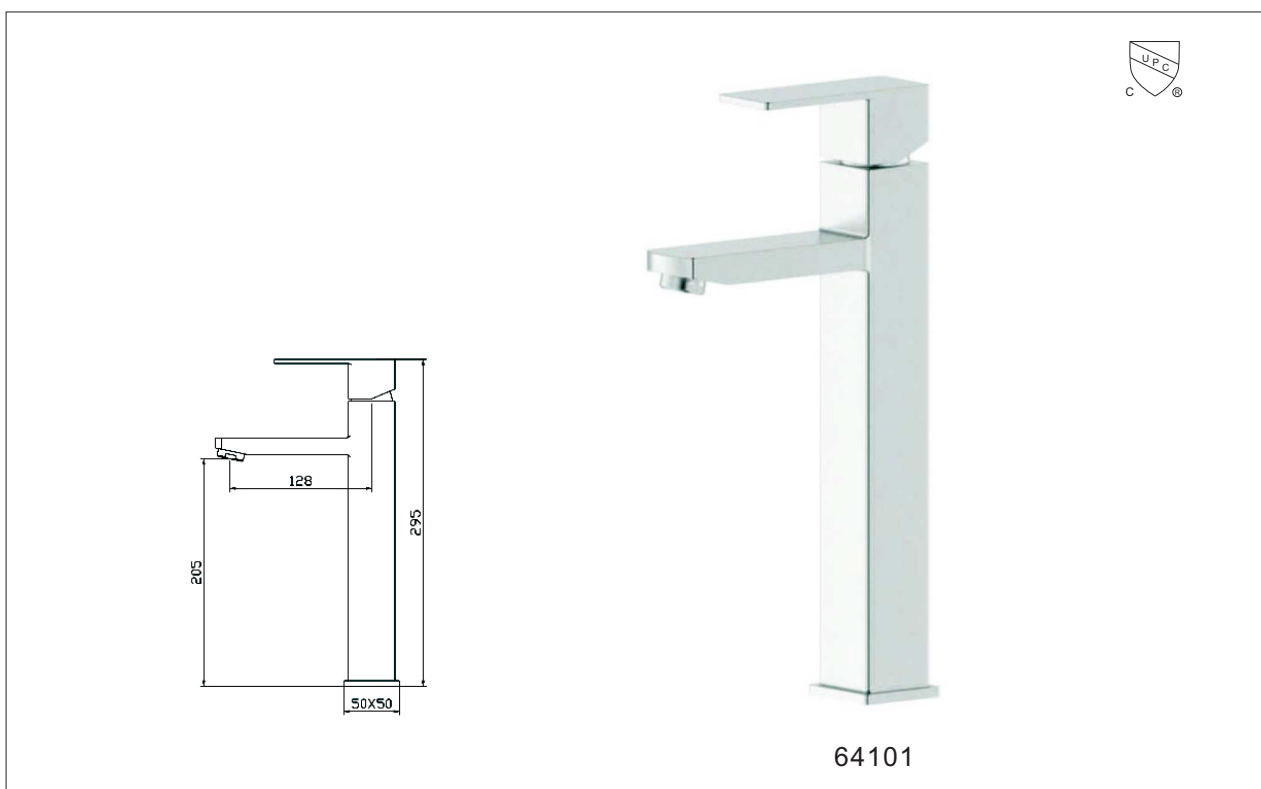

MIXER

Stainless Steel #304 Made D.35mm