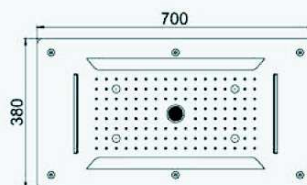

# SHOWER HEAD

Stainless Steel #304 Made

**SH16458**  
Size: 700x380mm

**P1020**  
Size: 125x125mm

**SCL16210**  
Size: 80x160mm

**65003**  
Concealed thermostatic mixer  
4-6 ways