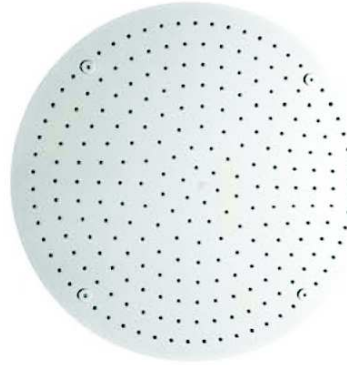

SH16462
D.400x2(H)mm