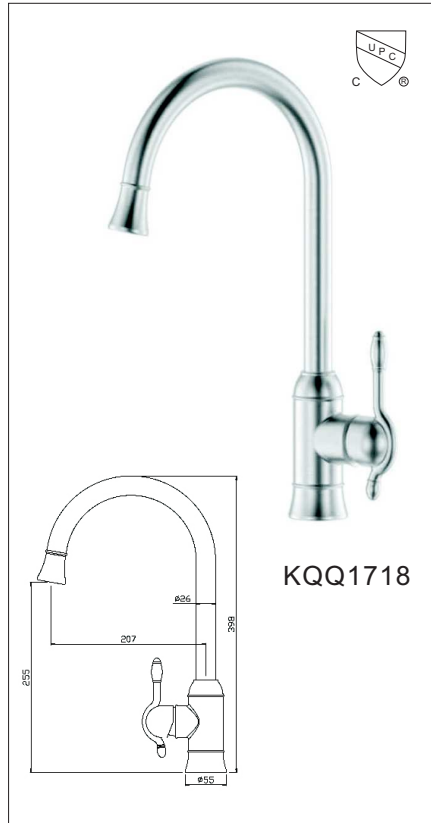

KITCHEN MIXER

Stainless Steel #304 Made D.35mm