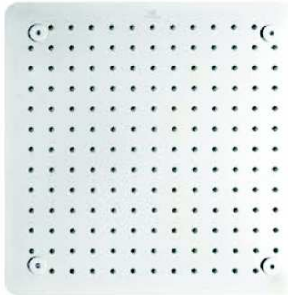

# SHOWER HEAD

Stainless Steel #304 Made

SH16461  
D.300x2(H)mm

SH16462  
D.400x2(H)mm

SH16463  
300x300x2(H)mm

SH16464  
400x400x2(H)mm

SH16465  
500x500x2(H)mm

SH16466  
D.500x2(H)mm