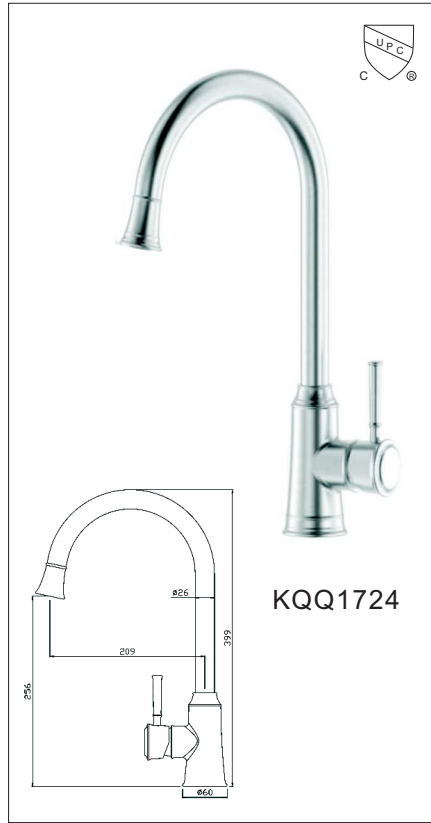

KITCHEN MIXER

Stainless Steel #304 Made D.35mm