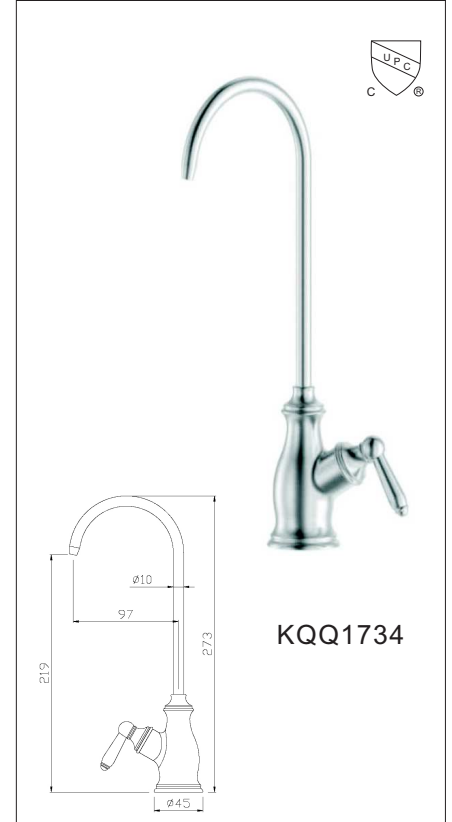

KITCHEN MIXER

Stainless Steel #304 Made