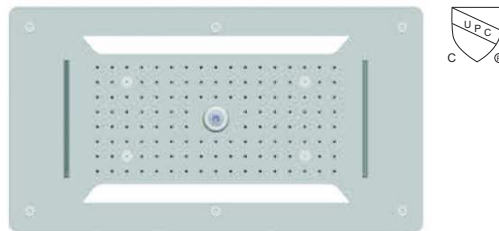

SHOWER HEAD

Stainless Steel #304 Made

SH16458