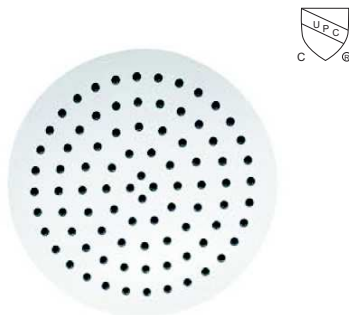

# SHOWER HEAD

Stainless Steel #304 Made

SH16476  
250(L)x150(W)mm

SH16477  
300(L)x200(W)mm

SH16478  
200x200mm

SH16479  
500x500mm

SH16481  
D.500mm

SH16482  
D.400mm

SH16483  
D.400mm

SH16484  
D.300mm

SH16485  
500(L)x300(W)mm

SH16487  
D.250mm

SH16488  
D.200mm

▲ Rubber nozzles(A)

▲ Rubber nozzles(B)

▲ Rubber nozzles(C)