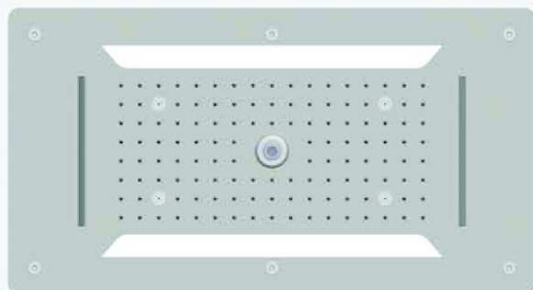

SH16458
Size: 700x380mm