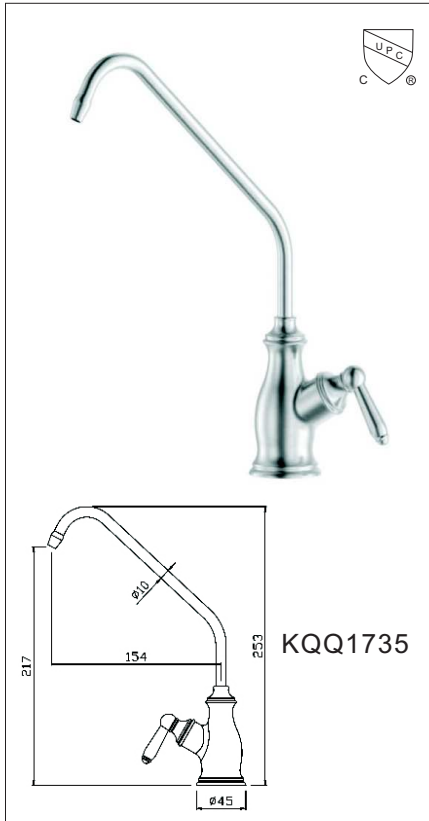

KITCHEN MIXER

Stainless Steel #304 Made