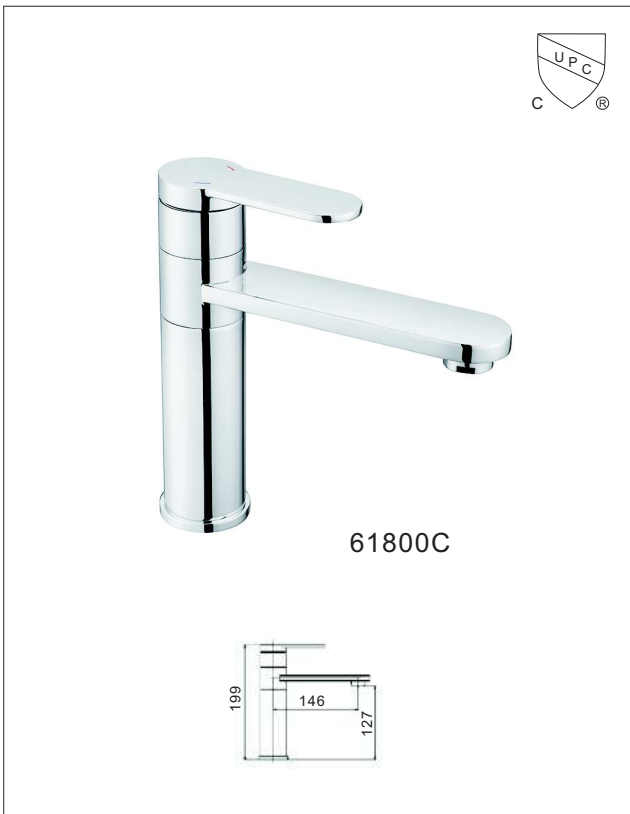

MIXER

618 Series Brass Made D.35mm

Chrome;White and chrome available.