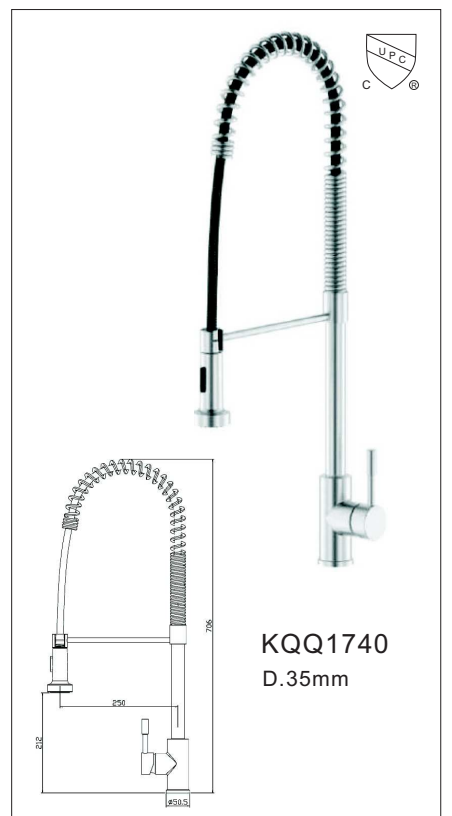

KITCHEN MIXER

Stainless Steel #304 Made