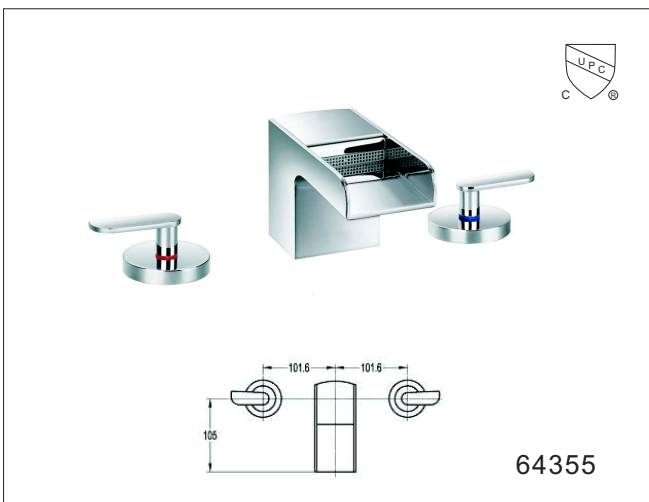

# MIXER

637 Series Brass Made D.35mm

63700

UPC<sup>®</sup>

Technical drawing details: Total height 170, spout length 122, spout tip offset 105, spout angle 12°, base diameter Ø35, mounting hole offset 45max, and connection G1/2.