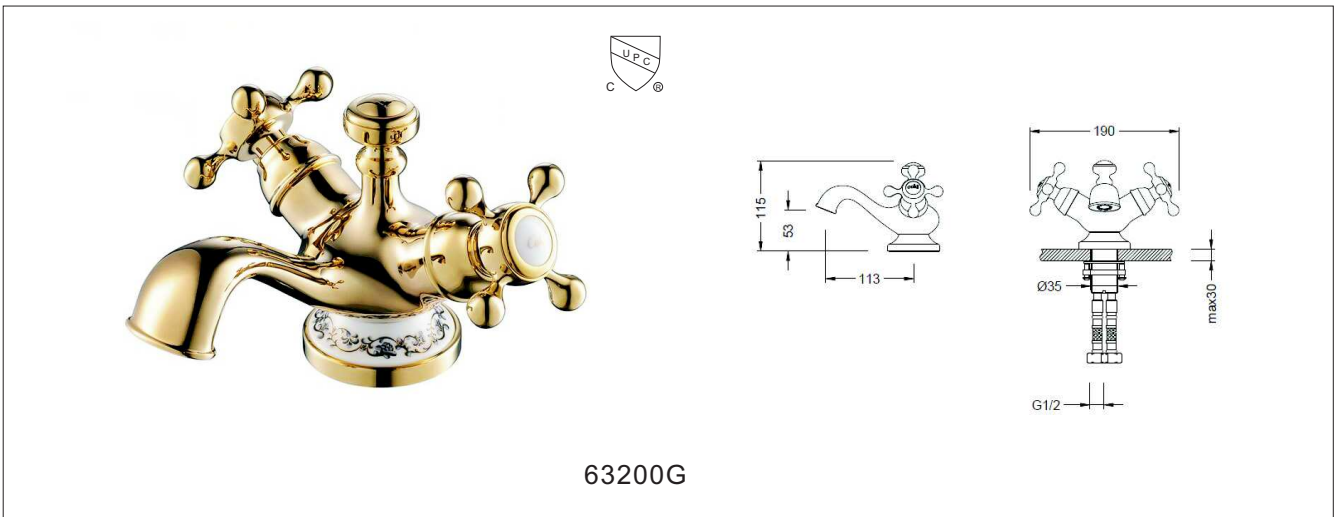

# MIXER

613 Series Brass Made D.35mm

White; Chrome; White and chrome; Black and chrome available.