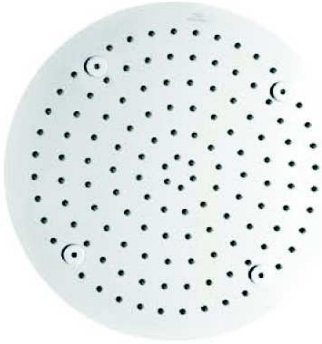

SHOWER HEAD

Stainless Steel #304 Made

SH16461
D.300x2(H)mm