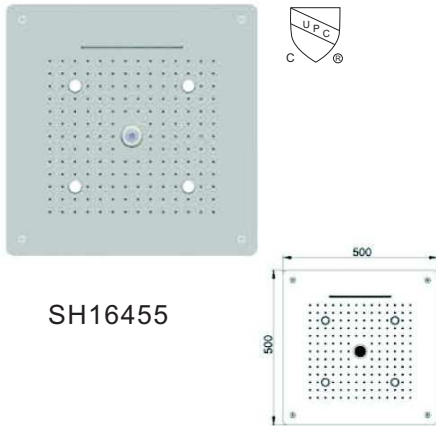

SHOWER HEAD

Stainless Steel #304 Made

SH16455