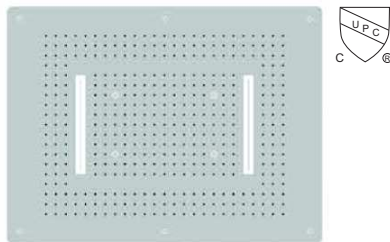

# SHOWER HEAD

Stainless Steel #304 Made

SH16455

SH16456

SH16457

SH16458

SH16459

SH16460