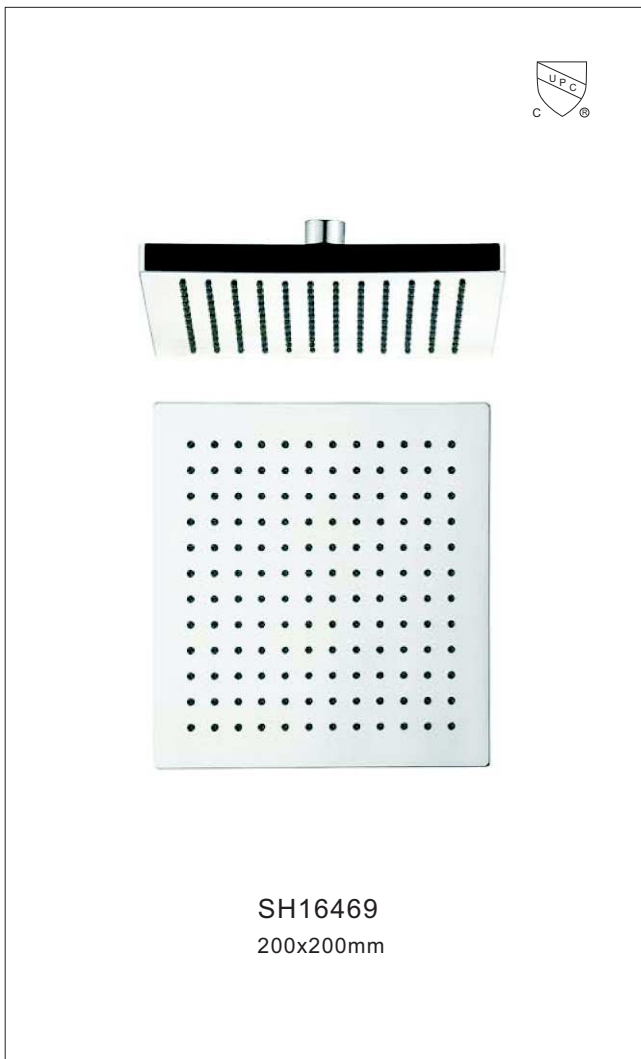

# SHOWER HEAD

Stainless Steel #304 Made

**SH16458**  
Size: 700x380mm

**P1020**  
Size: 125x125mm

**SCL16210**  
Size: 80x160mm

**65003**  
Concealed thermostatic mixer  
4-6 ways