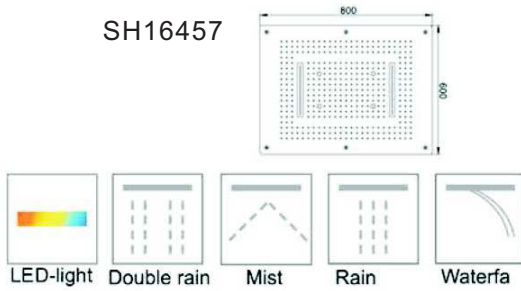

SHOWER HEAD

Stainless Steel #304 Made

SH16458