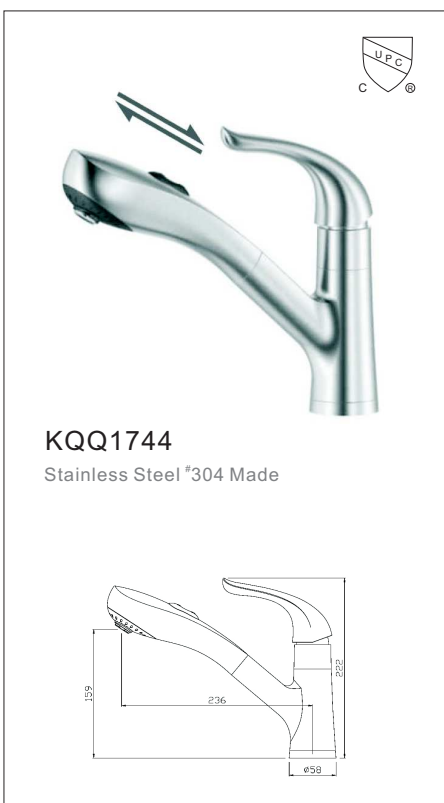

KITCHEN MIXER

D.35mm