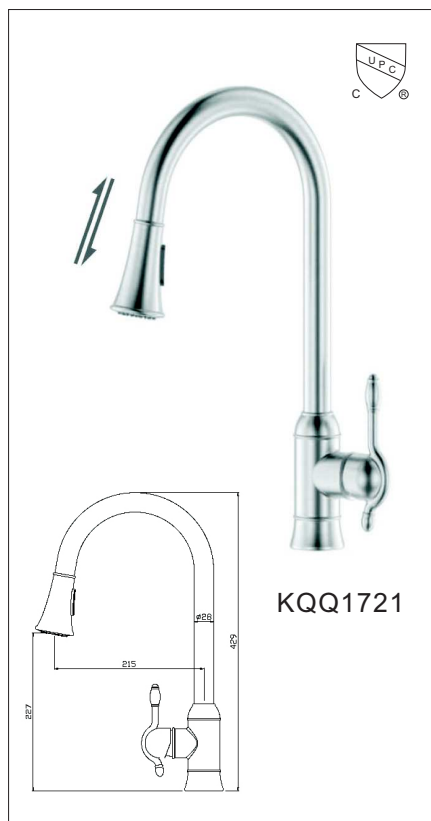

KITCHEN MIXER

Stainless Steel #304 Made D.35mm