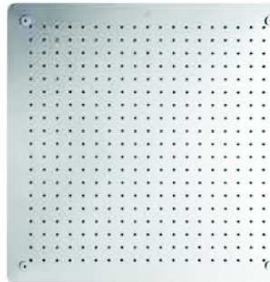

# SHOWER HEAD

Stainless Steel #304 Made

SH16461  
D.300x2(H)mm

SH16462  
D.400x2(H)mm

SH16463  
300x300x2(H)mm

SH16464  
400x400x2(H)mm

SH16465  
500x500x2(H)mm

SH16466  
D.500x2(H)mm