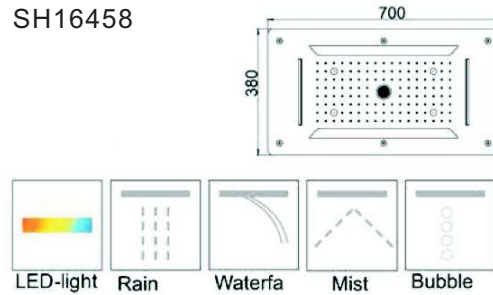

SHOWER HEAD

Stainless Steel #304 Made

SH16459