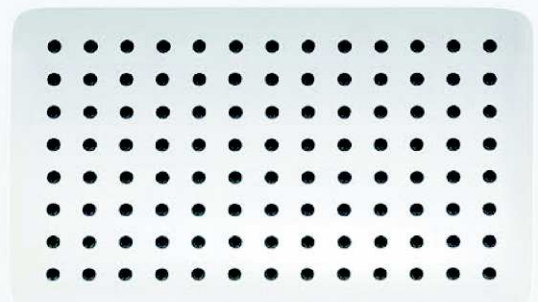

# SHOWER HEAD

Stainless Steel #304 Made

SH16471  
400x400mm

SH16472  
300x300mm

SH16473  
250x250mm

SH16474  
400(L)x300(W)mm

SH16475  
300(L)x200(W)mm