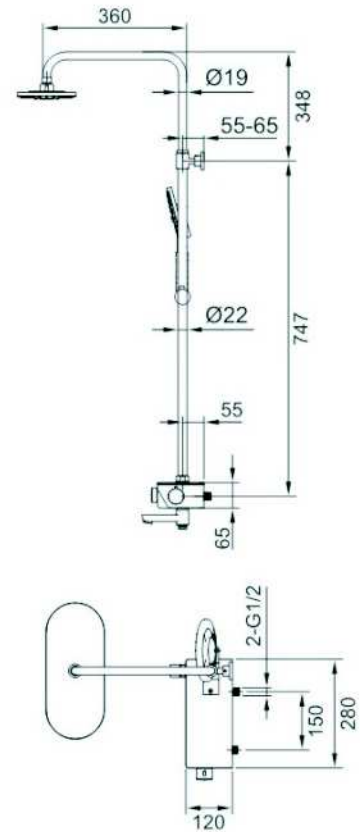

# CONTENTS

SHOWER COLUMN .....	P1-P17
IN BUILT SHOWER MIXER SET .....	P18-P23
MIXER, THERMOSTATIC MIXER .....	P24-P84
SHOWER HEAD(PLASTIC, BRASS, STAINLESS STEEL) .....	P85-P98
HAND SHOWER(PLASTIC, BRASS) .....	P99-P114
SLIDER RAIL BAR .....	P115-P120
SHOWER ARM .....	P121-P122
ON WALL WATER OUTLET IN BRASS & PLASTIC .....	P123-P124
FLEXIBLE SHOWER HOSE .....	P125-P126
DIVERTOR .....	P127
SPARE PARTS .....	P128
PLASTIC TOILET BRUSH ON WALL .....	P129

**SCL 17002**

- \*Brass tube
- \*D. 35mm shower mixer with  
handle shower hook
- \*S/s #304 shower head ultrathin  
D. 200mm
- \*Plastic handle shower
- \*S/s hose double graff  
D. 14mm x 1.5m
- \*Chromed