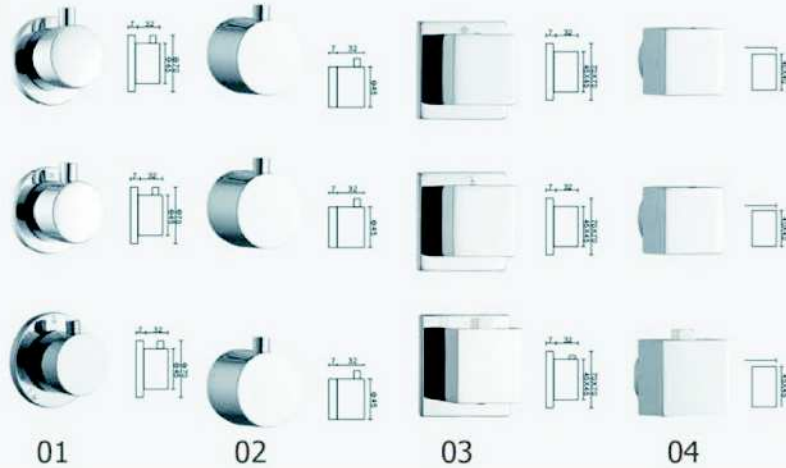

- 1  (3 ways) 
- 2  (4 ways) 

Handle Options

Thermostatic mixer with diverter and flow rate regulator, front disassembly structure

- 1  (3 ways) 
- 2  (4 ways) 

Handle Options

Thermostatic mixer with 4 diverters, front disassembly structure