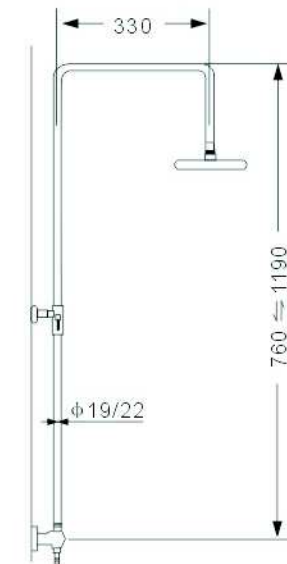

**SCL 17002**

- \*Brass tube
- \*D. 35mm shower mixer with  
handle shower hook
- \*S/s #304 shower head ultrathin  
D. 200mm
- \*Plastic handle shower
- \*S/s hose double graff  
D. 14mm x 1.5m
- \*Chromed

**SCL 16258**

- \*Brass tube
- \*D.35mm shower mixer
- \*Plastic shower head D.200mm & handle shower
- \*S/s hose double graff D. 14mm x 1.5m
- \*Chromed

**SCL 17005**

- \*Brass tube
- \*D.35mm shower mixer
- \*S/s #304 shower head ultrathin D.200mm
- \*Brass handle shower
- \*S/s hose double graff D. 14mm x 1.5m
- \*Chromed

**SCL17004**

- \*Stainless steel tube
- \*D. 40mm shower mixer
- \*Plastic shower head D.220mm & handle shower with self-cleaning function
- \*S/s hose double graff D. 14mm x 1.5m
- \*Chromed

**SCL 1305-2**