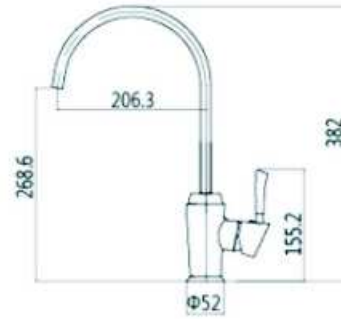

KQQ1512
D.35mm