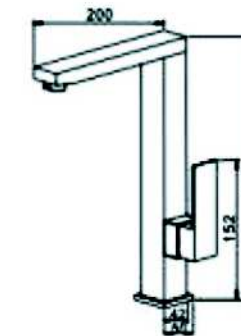

KQQ1626
D.25mm