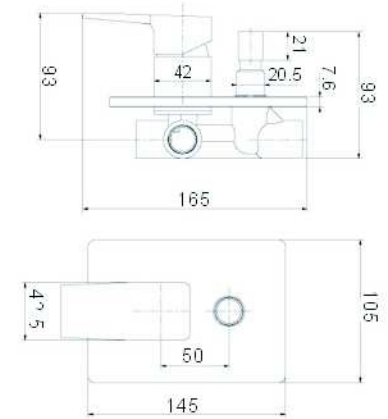

50210
D.35mm