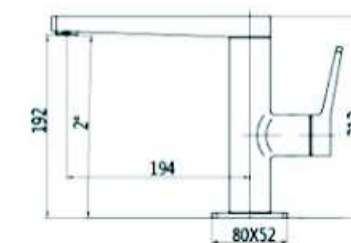

MIXER

D. 35mm

MIXER

D. 35mm

KQQ1506