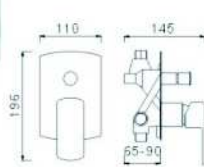

MIXER

9600 Series D.35mm

96110

96141

NINGBO YINZHOU VICLION ELECTRIC CO., LTD.

Add: No.128 JinTong Rd.,XinCheng Village, WuXiang Industrial District,YinZhou NingBo, 315111 P.R.China.

Responsible Person: Ms. Wang Fang

M.T.: 0086-13505742372

TEL: 0086-574-87720528,87977001

FAX: 0086-574-87721328

E-mail: fangwang832@126.com,

Series of horizontal lines for notes or specifications.

2019年01月02日 第二次印刷