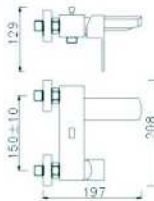

MIXER

9600 Series D.35mm

96110

NINGBO YINZHOU VICLION ELECTRIC CO., LTD.

Add: No.128 JinTong Rd.,XinCheng Village, WuXiang Industrial District,YinZhou NingBo, 315111 P.R.China.

Responsible Person: Ms. Wang Fang

M.T.: 0086-13505742372

TEL: 0086-574-87720528,87977001

FAX: 0086-574-87721328

E-mail: fangwang832@126.com,

Series of horizontal lines for notes or specifications.

2019年01月02日 第二次印刷