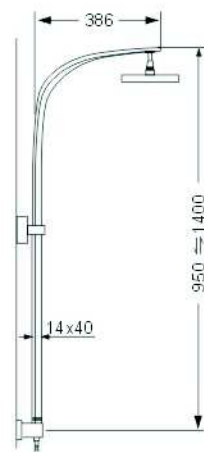

SCL1531

- *Brass tube
- *D. 35mm shower mixer
- *S/s #304 shower head ultrathin 250*250mm
- *Plastic handle shower
- *Silver pvc hose
- *Brass fixed support
- *Chromed