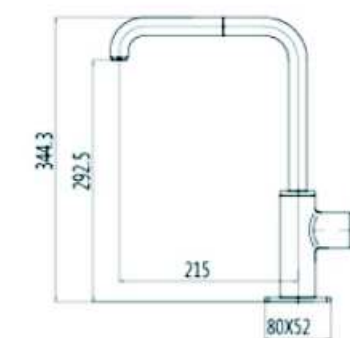

MIXER

D. 35mm

MIXER

D. 35mm