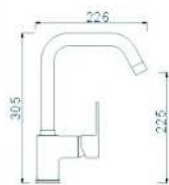

MIXER

9600 Series D.35mm

96110

NINGBO YINZHOU VICLION ELECTRIC CO., LTD.

Add: No.128 JinTong Rd.,XinCheng Village, WuXiang Industrial District,YinZhou NingBo, 315111 P.R.China.

Responsible Person: Ms. Wang Fang

M.T.: 0086-13505742372

TEL: 0086-574-87720528,87977001

FAX: 0086-574-87721328

E-mail: fangwang832@126.com,

Series of horizontal lines for notes or specifications.

2019年01月02日 第二次印刷