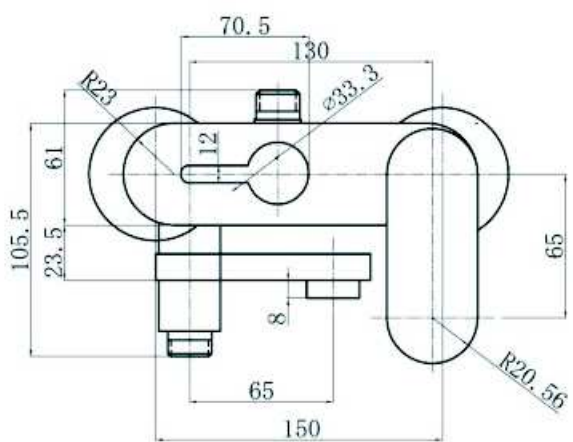

66921
D.35mm