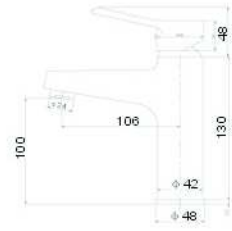

51300 Series / D.35mm

51301

51310

51400 Series

51446
D.35mm

51441
D.35mm