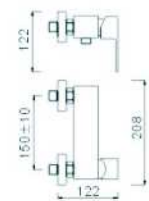

MIXER

9600 Series D.35mm

96110

96120

NINGBO YINZHOU VICLION ELECTRIC CO., LTD.

Add: No.128 JinTong Rd.,XinCheng Village, WuXiang Industrial District,YinZhou NingBo, 315111 P.R.China.

Responsible Person: Ms. Wang Fang

M.T.: 0086-13505742372

TEL: 0086-574-87720528,87977001

FAX: 0086-574-87721328

E-mail: fangwang832@126.com,

Series of horizontal lines for notes or specifications.

2019年01月02日 第二次印刷