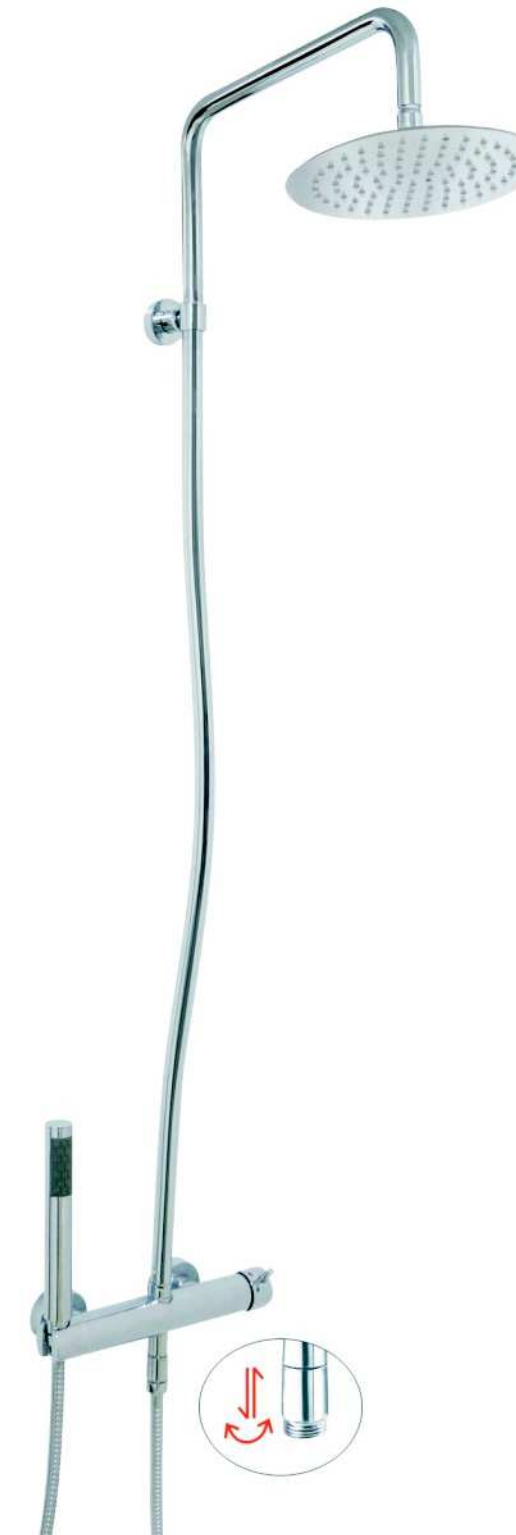

# CONTENTS

SHOWER COLUMN .....	P1-P17
IN BUILT SHOWER MIXER SET .....	P18-P23
MIXER, THERMOSTATIC MIXER .....	P24-P84
SHOWER HEAD(PLASTIC, BRASS, STAINLESS STEEL) .....	P85-P98
HAND SHOWER(PLASTIC, BRASS) .....	P99-P114
SLIDER RAIL BAR .....	P115-P120
SHOWER ARM .....	P121-P122
ON WALL WATER OUTLET IN BRASS & PLASTIC .....	P123-P124
FLEXIBLE SHOWER HOSE .....	P125-P126
DIVERTOR .....	P127
SPARE PARTS .....	P128
PLASTIC TOILET BRUSH ON WALL .....	P129

SHOWER COLUMN COLLECTION  
WE ,VICLION CAN DESIGN FOR YU ,  
FOR YUR INTERESTING MODELS

**SCL 17001**

- \*Stainless steel tube
- \*Bath multifunction mixer
- \*Plastic shower head  
D. 225mm & handle shower
- \*S/s hose double graff  
D. 14mm x 1.5m
- \*Chromed

**SCL 17002**

- \*Brass tube
- \*D. 35mm shower mixer with  
handle shower hook
- \*S/s #304 shower head ultrathin  
D. 200mm
- \*Plastic handle shower
- \*S/s hose double graff  
D. 14mm x 1.5m
- \*Chromed

**SCL17004**

- \*Stainless steel tube
- \*D. 40mm shower mixer
- \*Plastic shower head D.220mm & handle shower with self-cleaning function
- \*S/s hose double graff D. 14mm x 1.5m
- \*Chromed

**SCL 1305-2**