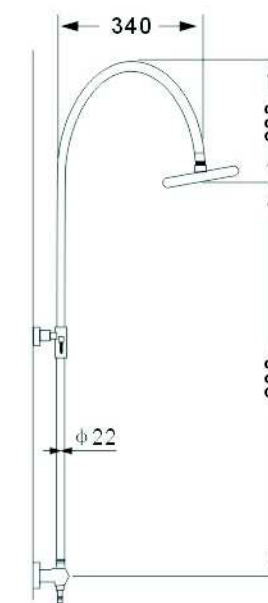

**SCL17004**

- \*Stainless steel tube
- \*D. 40mm shower mixer
- \*Plastic shower head D.220mm & handle shower with self-cleaning function
- \*S/s hose double graff D. 14mm x 1.5m
- \*Chromed

**SCL 1305-2**

**SCL 16067**

- \*Stainless steel tube
- \*Thermostatic shower mixer
- \*Plastic shower head D.200mm & handle shower
- \*Plastic soap disher
- \*S/s hose double graff D. 14mm x 1.5m
- \*Chromed

**SCL16259**

**SCL 17006**

- \*Stainless steel tube
- \*D. 35mm shower mixer
- \*Plastic shower head 200\*200mm & handle shower
- \*S/s hose double graff D. 14mm x 1.5m
- \*Chromed

**SCL 17028**

- \*Stainless steel tube
- \*Thermostatix shower mixer
- \*Plastic shower head 200\*200mm & handle shower
- \*S/s hose double graff D. 14mm x 1.5m
- \*Chromed

**SCL 17013**

- \*Brass tube
- \*Thermostatix shower mixer
- \*Brass shower head 200\*200mm
- \*Plastic handle shower
- \*S/s hose double graff D. 14mm x 1.5m
- \*Chromed

**SCL 17014**

- \*Stainless stell tube
- \*Brass divortor
- \*Plastic shower head 200\*200mm & handle shower
- \*S/s hose double graff D. 14mm x 1.5m
- \*Chromed