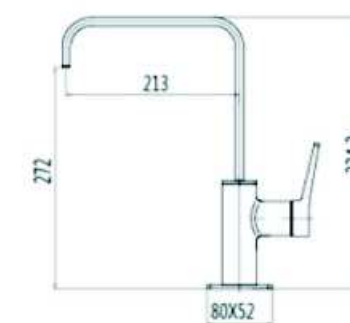

MIXER

D. 35mm

MIXER

D. 35mm

KQQ1507

KQQ1508