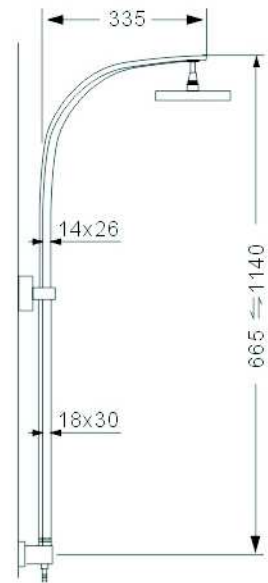

**SCL17004**

- \*Stainless steel tube
- \*D. 40mm shower mixer
- \*Plastic shower head D.220mm & handle shower with self-cleaning function
- \*S/s hose double graff D. 14mm x 1.5m
- \*Chromed

**SCL 1305-2**

**SCL 16067**

- \*Stainless steel tube
- \*Thermostatic shower mixer
- \*Plastic shower head D.200mm & handle shower
- \*Plastic soap disher
- \*S/s hose double graff D. 14mm x 1.5m
- \*Chromed

**SCL16259**

- \*Brass tube
- \*Thermostatix shower mixer
- \*Brss shower head D. 200mm
- \*Brass handle shower
- \*Black pvc hose
- \*Black mat finish

**SCL 1304-2**

- \*Brass tube
- \*Thermostatix shower mixer
- \*S/s #304 shower head ultrathin D. 350mm
- \*Brass handle shower
- \*S/s hose double graff D. 14mm x 1.5m
- \*Chromed

**SCL 17006**

- \*Stainless steel tube
- \*D. 35mm shower mixer
- \*Plastic shower head 200\*200mm & handle shower
- \*S/s hose double graff D. 14mm x 1.5m
- \*Chromed

**SCL 17028**

- \*Stainless steel tube
- \*Thermostatix shower mixer
- \*Plastic shower head 200\*200mm & handle shower
- \*S/s hose double graff D. 14mm x 1.5m
- \*Chromed