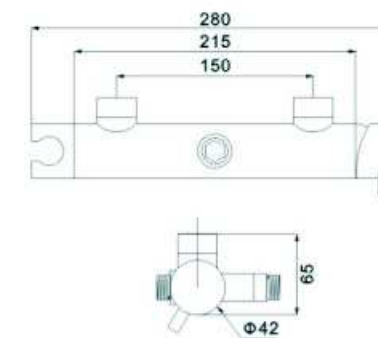

66922
D.35mm