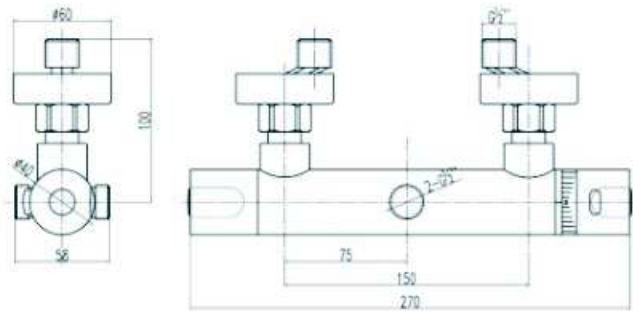

66920-2
(Zama Handles)