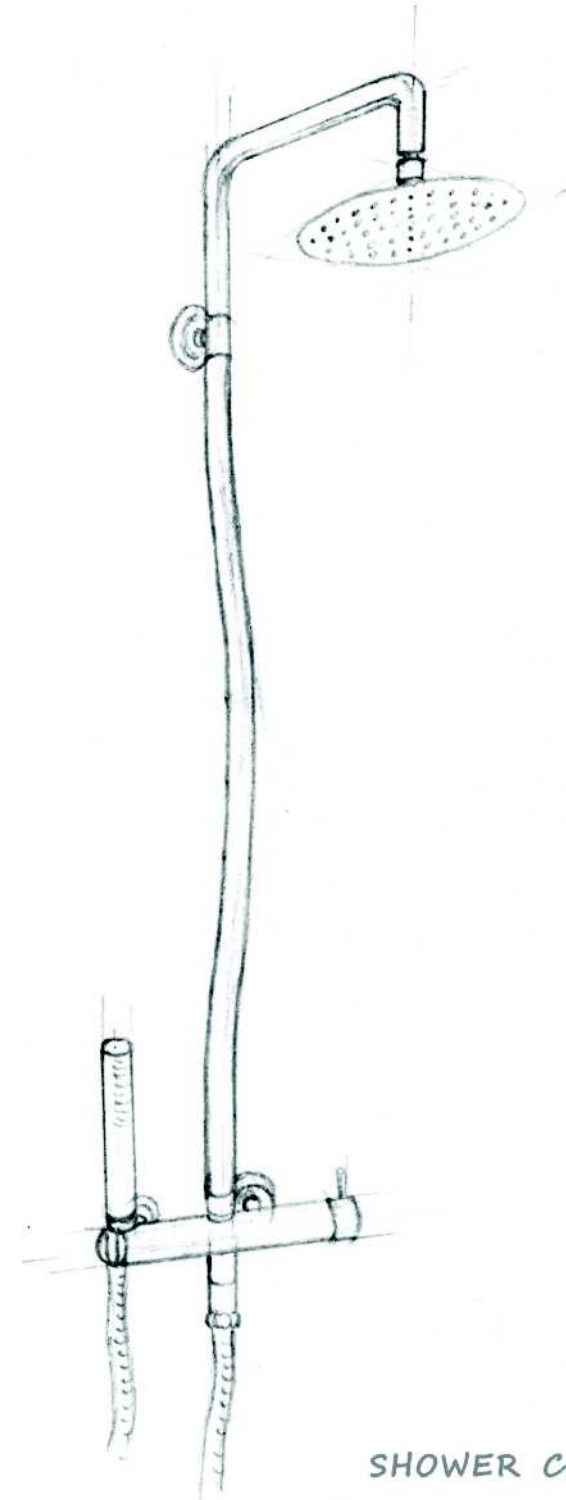

# CONTENTS

SHOWER COLUMN .....	P1-P17
IN BUILT SHOWER MIXER SET .....	P18-P23
MIXER, THERMOSTATIC MIXER .....	P24-P84
SHOWER HEAD(PLASTIC, BRASS, STAINLESS STEEL) .....	P85-P98
HAND SHOWER(PLASTIC, BRASS) .....	P99-P114
SLIDER RAIL BAR .....	P115-P120
SHOWER ARM .....	P121-P122
ON WALL WATER OUTLET IN BRASS & PLASTIC .....	P123-P124
FLEXIBLE SHOWER HOSE .....	P125-P126
DIVERTOR .....	P127
SPARE PARTS .....	P128
PLASTIC TOILET BRUSH ON WALL .....	P129