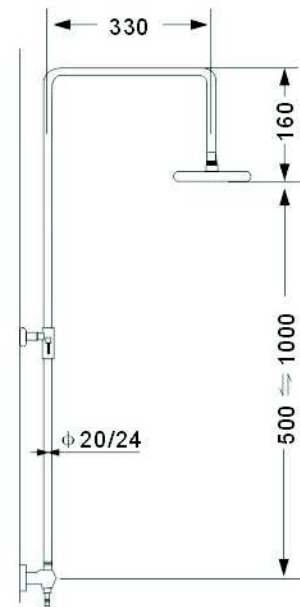

SCL16259

- *Brass tube
- *Thermostatix shower mixer
- *Brss shower head D. 200mm
- *Brass handle shower
- *Black pvc hose
- *Black mat finish

SCL 1304-2

- *Brass tube
- *Thermostatix shower mixer
- *S/s #304 shower head ultrathin D. 350mm
- *Brass handle shower
- *S/s hose double graff D. 14mm x 1.5m
- *Chromed