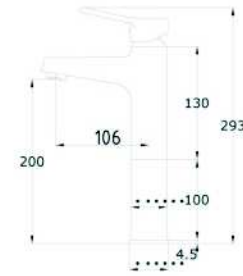

51300 Series / D.35mm

51320

51310

51400 Series

51446
D.35mm

51441
D.35mm