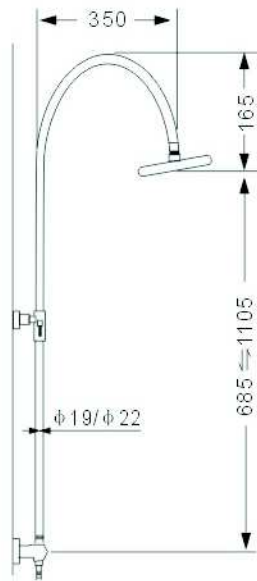

**SCL 17002**

- \*Brass tube
- \*D. 35mm shower mixer with  
handle shower hook
- \*S/s #304 shower head ultrathin  
D. 200mm
- \*Plastic handle shower
- \*S/s hose double graff  
D. 14mm x 1.5m
- \*Chromed

**SCL 16258**

- \*Brass tube
- \*D.35mm shower mixer
- \*Plastic shower head D.200mm & handle shower
- \*S/s hose double graff D. 14mm x 1.5m
- \*Chromed

**SCL 17005**

- \*Brass tube
- \*D.35mm shower mixer
- \*S/s #304 shower head ultrathin D.200mm
- \*Brass handle shower
- \*S/s hose double graff D. 14mm x 1.5m
- \*Chromed

**SCL17004**

- \*Stainless steel tube
- \*D. 40mm shower mixer
- \*Plastic shower head D.220mm & handle shower with self-cleaning function
- \*S/s hose double graff D. 14mm x 1.5m
- \*Chromed

**SCL 1305-2**