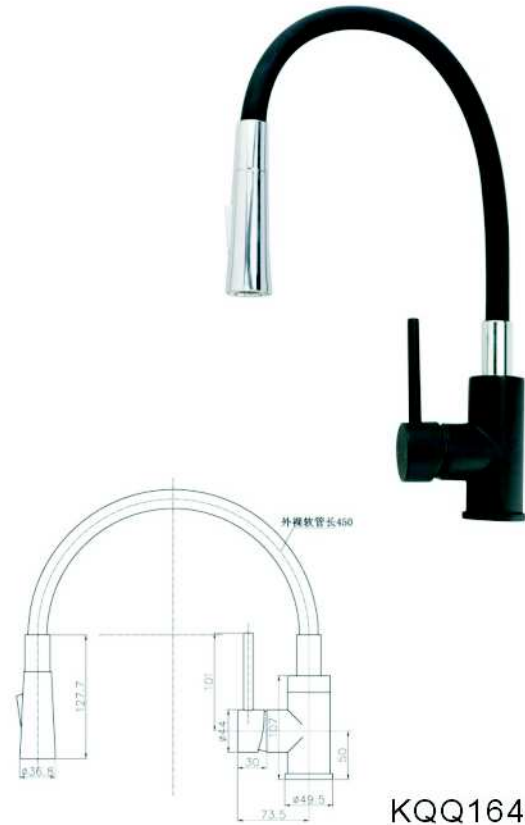

Silicon hose
Colour: White, Black, Grey, Red,
Blue, Green, Orange, Yellow, Claret.

KQQ1643

Silicon hose
Colour: Black.

KQQ1624
D.25mm