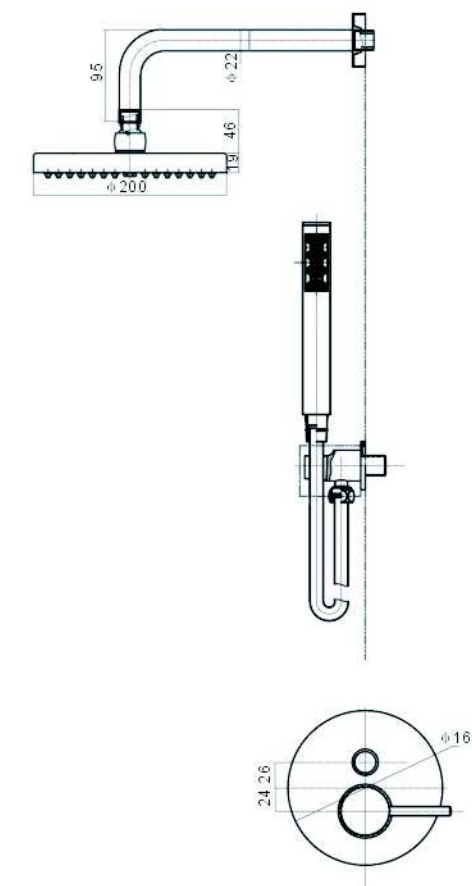

**SCL16252**

- \*Brass tube
- \*D.35mm/40mm In built mixer
- \*Brass shower head D.200mm
- \*Brasshandle shower
- \*S/s hose double graff D. 14mm x 1.5m
- \*Brass water adapto
- \*Black mat finish

**SCL16253**

- \*Brass tube
- \*D.35mm In built mixer
- \*Plastic shower head 200\*200mm
- \*Plastic handle shower
- \*S/s hose double graff D. 14mm x 1.5m
- \*Brass water adapto
- \*Chromed

## SCL16254

- \*Brass tube
- \*D.35mm In built mixer
- \*S/s #304 shower head ultrathin 200\*200mm
- \*Plastic handle shower
- \*S/s hose double graff D. 14mm x 1.5m
- \*Brass water adapto
- \*Chromed

## SCL16255

- \*Brass tube
- \*D.35mm/40mm In built mixer
- \*Plastic shower head D.200mm
- \*Plastic handle shower
- \*S/s hose double graff D. 14mm x 1.5m
- \*Brass water adapto
- \*Chromed