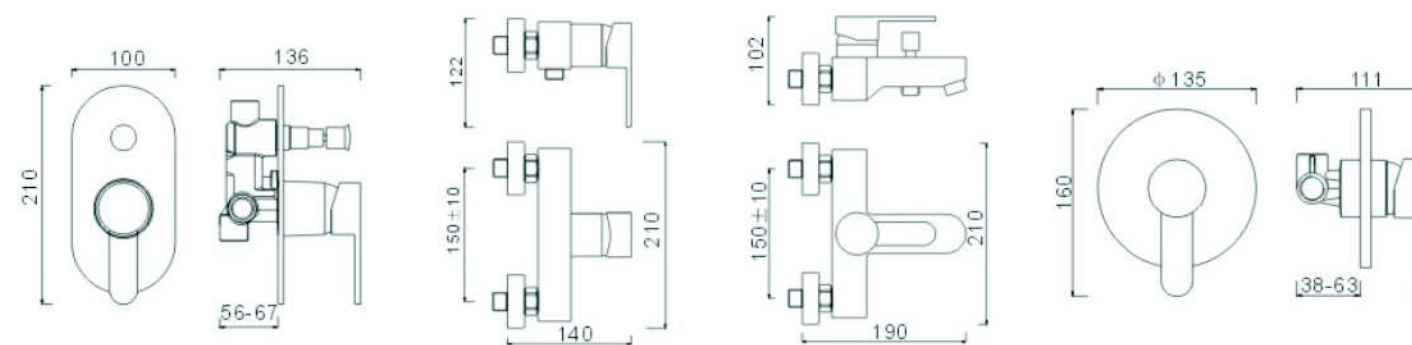

50310

95110