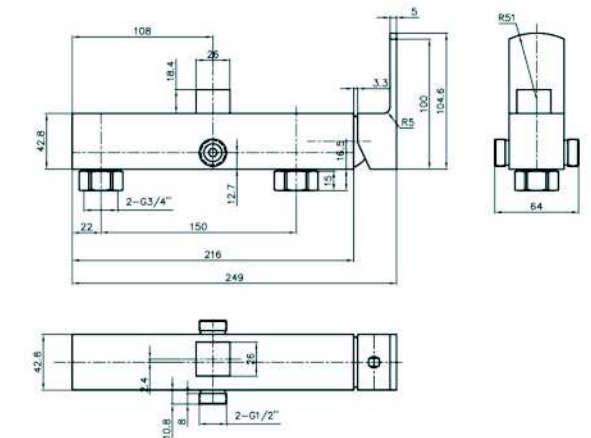

SHOWER COLUMN

SCL16256

- *Brass tube
- *D.35mm/40mm In built mixer
- *S/s #304 shower head ultrathin D.200mm
- *Plastic handle shower
- *S/s hose double graff D. 14mm x 1.5m
- *Brass water adapto
- *Chromed

MIXER