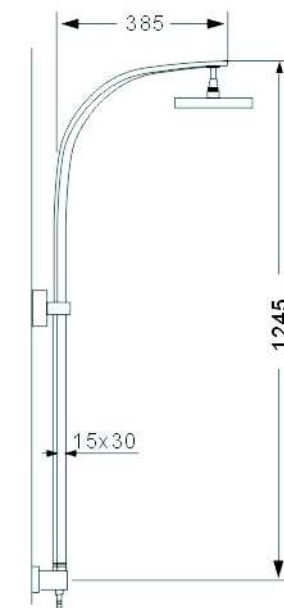

**SCL17004**

- \*Stainless steel tube
- \*D. 40mm shower mixer
- \*Plastic shower head D.220mm & handle shower with self-cleaning function
- \*S/s hose double graff D. 14mm x 1.5m
- \*Chromed

**SCL 1305-2**

**SCL 16067**

- \*Stainless steel tube
- \*Thermostatic shower mixer
- \*Plastic shower head D.200mm & handle shower
- \*Plastic soap disher
- \*S/s hose double graff D. 14mm x 1.5m
- \*Chromed

**SCL16259**

- \*Brass tube
- \*Thermostatix shower mixer
- \*Brss shower head D. 200mm
- \*Brass handle shower
- \*Black pvc hose
- \*Black mat finish

**SCL 1304-2**

- \*Brass tube
- \*Thermostatix shower mixer
- \*S/s #304 shower head ultrathin D. 350mm
- \*Brass handle shower
- \*S/s hose double graff D. 14mm x 1.5m
- \*Chromed

**SCL 17006**

- \*Stainless steel tube
- \*D. 35mm shower mixer
- \*Plastic shower head 200\*200mm & handle shower
- \*S/s hose double graff D. 14mm x 1.5m
- \*Chromed

**SCL 17028**

- \*Stainless steel tube
- \*Thermostatix shower mixer
- \*Plastic shower head 200\*200mm & handle shower
- \*S/s hose double graff D. 14mm x 1.5m
- \*Chromed