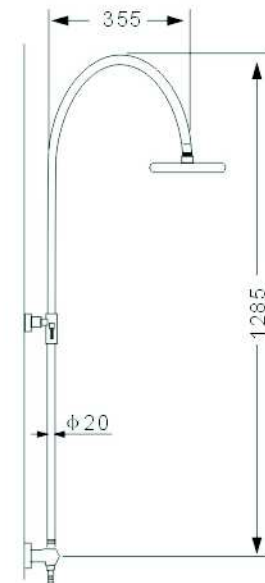

**SCL 17002**

- \*Brass tube
- \*D. 35mm shower mixer with  
handle shower hook
- \*S/s #304 shower head ultrathin  
D. 200mm
- \*Plastic handle shower
- \*S/s hose double graff  
D. 14mm x 1.5m
- \*Chromed

**SCL 16258**

- \*Brass tube
- \*D.35mm shower mixer
- \*Plastic shower head D.200mm & handle shower
- \*S/s hose double graff D. 14mm x 1.5m
- \*Chromed

**SCL 17005**

- \*Brass tube
- \*D.35mm shower mixer
- \*S/s #304 shower head ultrathin D.200mm
- \*Brass handle shower
- \*S/s hose double graff D. 14mm x 1.5m
- \*Chromed

**SCL17004**

- \*Stainless steel tube
- \*D. 40mm shower mixer
- \*Plastic shower head D.220mm & handle shower with self-cleaning function
- \*S/s hose double graff D. 14mm x 1.5m
- \*Chromed

**SCL 1305-2**