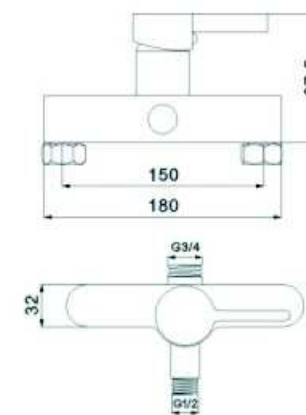

52246
D.35mm