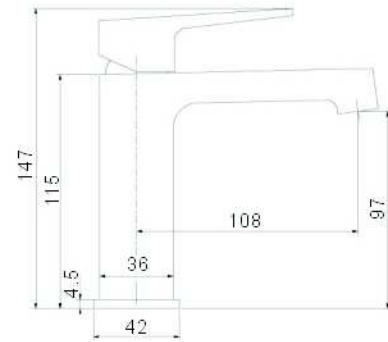

50201
D.25mm