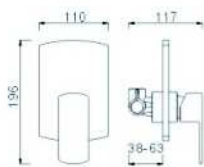

MIXER

9600 Series D.35mm

96110

96135

NINGBO YINZHOU VICLION ELECTRIC CO., LTD.

Add: No.128 JinTong Rd.,XinCheng Village, WuXiang Industrial District,YinZhou NingBo, 315111 P.R.China.

Responsible Person: Ms. Wang Fang

M.T.: 0086-13505742372

TEL: 0086-574-87720528,87977001

FAX: 0086-574-87721328

E-mail: fangwang832@126.com,

Series of horizontal lines for notes or specifications.

2019年01月02日 第二次印刷