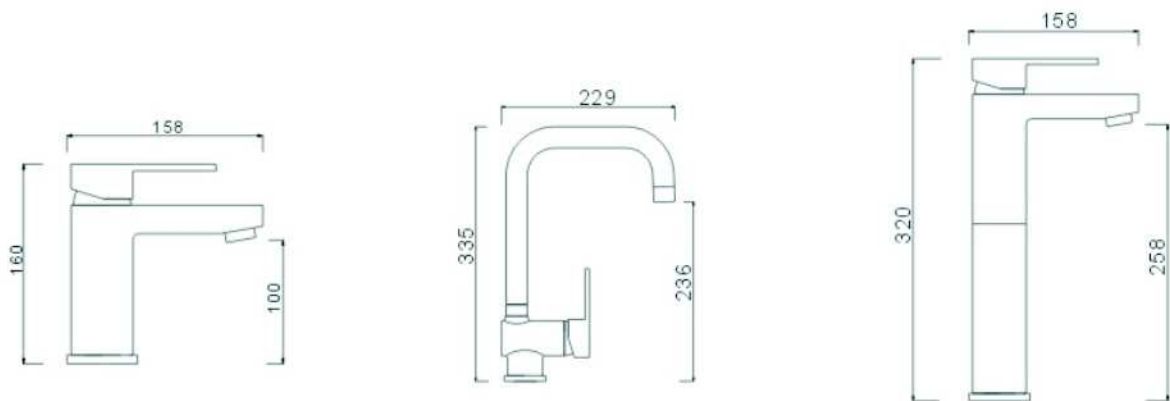

MIXER

9500 Series D.40mm

MIXER

9500 Series D.40mm

95120

95110