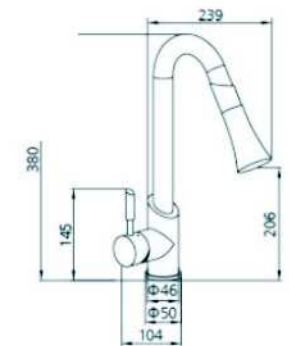

KQQ1624-2
D.40mm