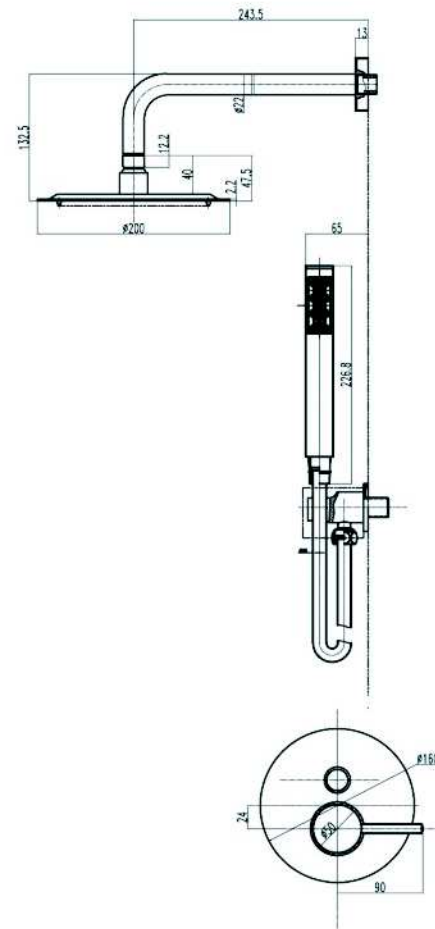

SCL16256

- *Brass tube
- *D.35mm/40mm In built mixer
- *S/s #304 shower head ultrathin D.200mm
- *Plastic handle shower
- *S/s hose double graff D. 14mm x 1.5m
- *Brass water adapto
- *Chromed