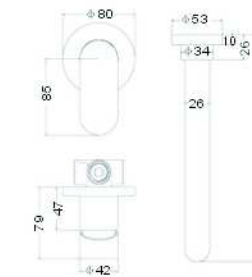

51441
D.35mm