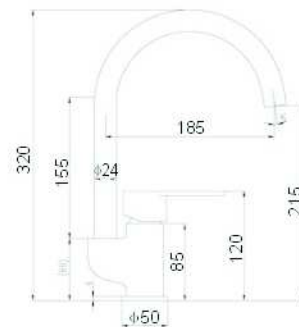

51300 Series / D.35mm

51310

51400 Series

51446
D.35mm

51441
D.35mm