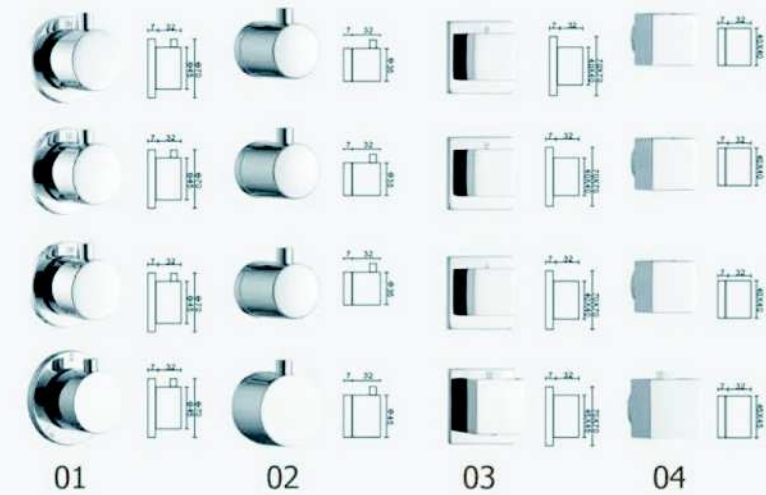

Handle Options