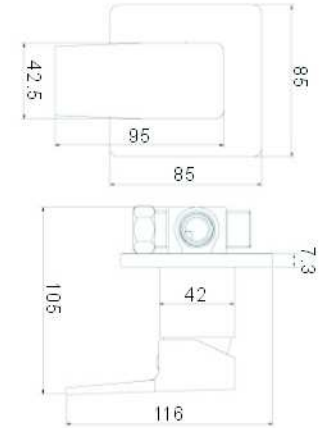

50235
D.35mm