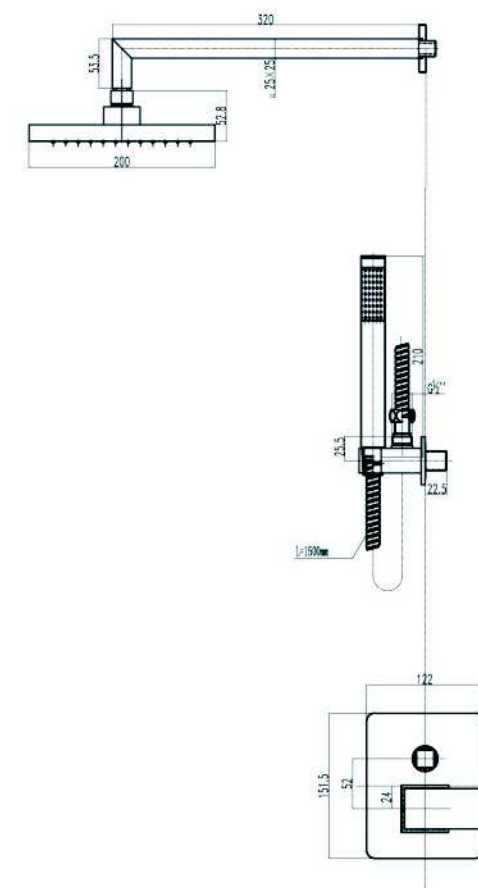

SCL16253

- *Brass tube
- *D.35mm In built mixer
- *Plastic shower head 200*200mm
- *Plastic handle shower
- *S/s hose double graff D. 14mm x 1.5m
- *Brass water adapto
- *Chromed