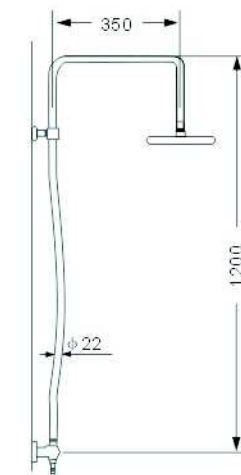

**SCL 17002**

- \*Brass tube
- \*D. 35mm shower mixer with  
handle shower hook
- \*S/s #304 shower head ultrathin  
D. 200mm
- \*Plastic handle shower
- \*S/s hose double graff  
D. 14mm x 1.5m
- \*Chromed

**SCL17004**

- \*Stainless steel tube
- \*D. 40mm shower mixer
- \*Plastic shower head D.220mm & handle shower with self-cleaning function
- \*S/s hose double graff D. 14mm x 1.5m
- \*Chromed

**SCL 1305-2**