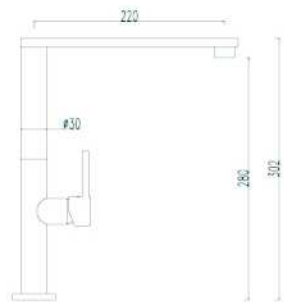

Silicon hose
Colour: White, Black, Grey, Red,
Blue, Green, Orange, Yellow, Claret.

Silicon hose
Colour: Black.

KQQ1624
D.25mm