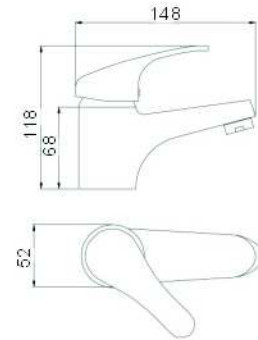

53720

53710

53730

53741