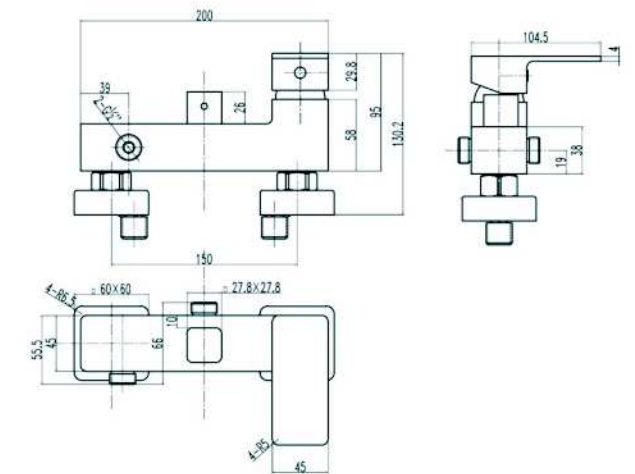

SHOWER COLUMN

SCL16256

- *Brass tube
- *D.35mm/40mm In built mixer
- *S/s #304 shower head ultrathin D.200mm
- *Plastic handle shower
- *S/s hose double graff D. 14mm x 1.5m
- *Brass water adapto
- *Chromed

MIXER