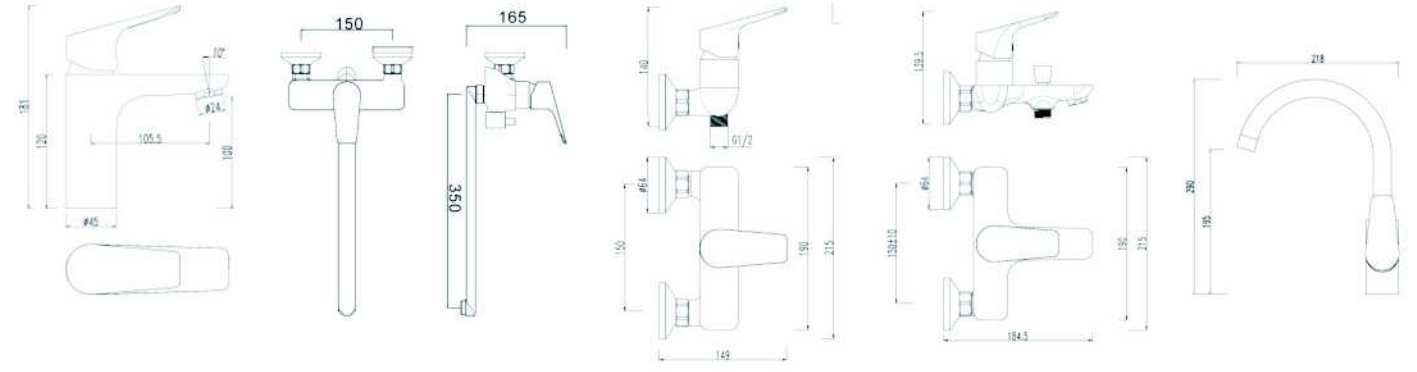

MIXER

661 Series D.35mm

MIXER

679 Series D.35mm

67940