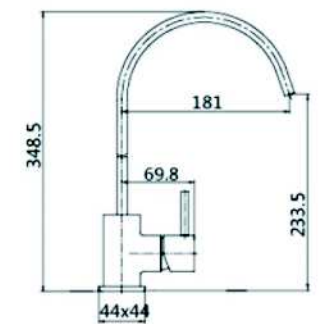

Silicon hose
Colour: White, Black, Grey, Red,
Blue, Green, Orange, Yellow, Claret.

Silicon hose
Colour: Black.

KQQ1624
D.25mm