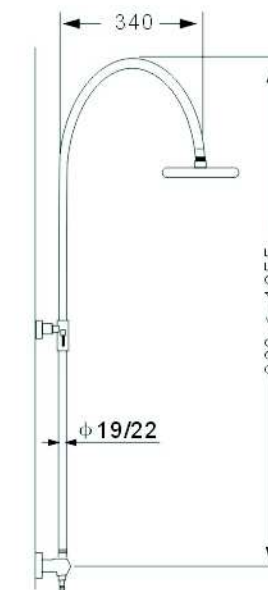

**SCL 17002**

- \*Brass tube
- \*D. 35mm shower mixer with  
handle shower hook
- \*S/s #304 shower head ultrathin  
D. 200mm
- \*Plastic handle shower
- \*S/s hose double graff  
D. 14mm x 1.5m
- \*Chromed

**SCL17004**

- \*Stainless steel tube
- \*D. 40mm shower mixer
- \*Plastic shower head D.220mm & handle shower with self-cleaning function
- \*S/s hose double graff D. 14mm x 1.5m
- \*Chromed

**SCL 1305-2**

- \*Brass tube
- \*Thermostatic shower mixer
- \*Plastic shower head ultrathin D.200mm
- \*Plastic handle shower
- \*S/s hose double graff D. 14mm x 1.5m
- \*Chromed

**SCL 17003**

- \*Stainless steel tube
- \*D.35mm shower mixer
- \*Plastic shower head D.200mm
- \*Brass handle shower
- \*S/s hose double graff D. 14mm x 1.5m
- \*Chromed

**SCL 16067**

- \*Stainless steel tube
- \*Thermostatic shower mixer
- \*Plastic shower head D.200mm & handle shower
- \*Plastic soap disher
- \*S/s hose double graff D. 14mm x 1.5m
- \*Chromed

**SCL16259**