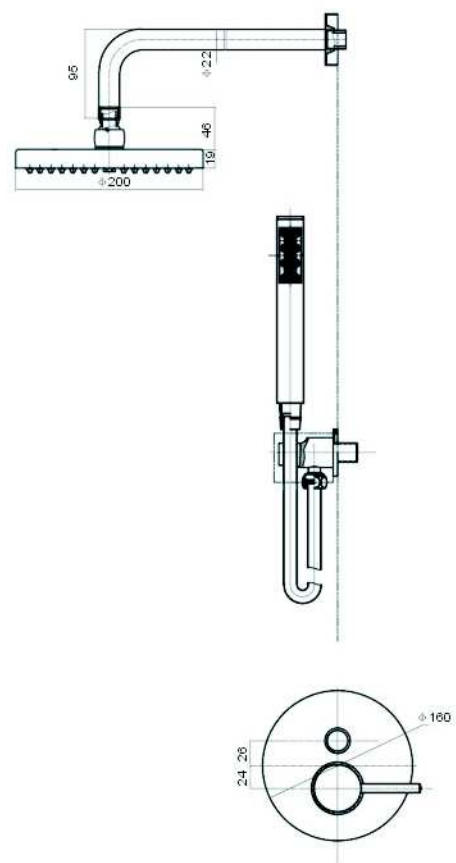

### SCL1590

- \*Brass tube
- \*Thermostatic shower mixer
- \*S/s #304 shower head ultrathin 250\*250mm
- \*Plastic handle shower
- \*Silver pvc hose
- \*Brass fixed support
- \*Chromed

**SCL1531**

- \*Brass tube
- \*D. 35mm shower mixer
- \*S/s #304 shower head ultrathin 250\*250mm
- \*Plastic handle shower
- \*Silver pvc hose
- \*Brass fixed support
- \*Chromed

**SCL1532**

- \*Brass tube
- \*D. 35mm bath mixer
- \*S/s #304 shower head ultrathin 250\*250mm
- \*Plastic handle shower
- \*Silver pvc hose
- \*Brass fixed support
- \*Chromed

**SCL16251**

- \*Brass tube
- \*D. 35mm In built mixer
- \*Brass shower head 200\*200mm
- \*Brass handle shower
- \*S/s hose double graff D. 14mm x 1.5m
- \*Brass water adapto
- \*Black mat finish

**SCL16252**

- \*Brass tube
- \*D.35mm/40mm In built mixer
- \*Brass shower head D.200mm
- \*Brasshandle shower
- \*S/s hose double graff D. 14mm x 1.5m
- \*Brass water adapto
- \*Black mat finish

**SCL16253**

- \*Brass tube
- \*D.35mm In built mixer
- \*Plastic shower head 200\*200mm
- \*Plastic handle shower
- \*S/s hose double graff D. 14mm x 1.5m
- \*Brass water adapto
- \*Chromed