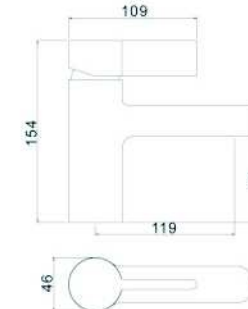

54100 Series / D.35mm

54100