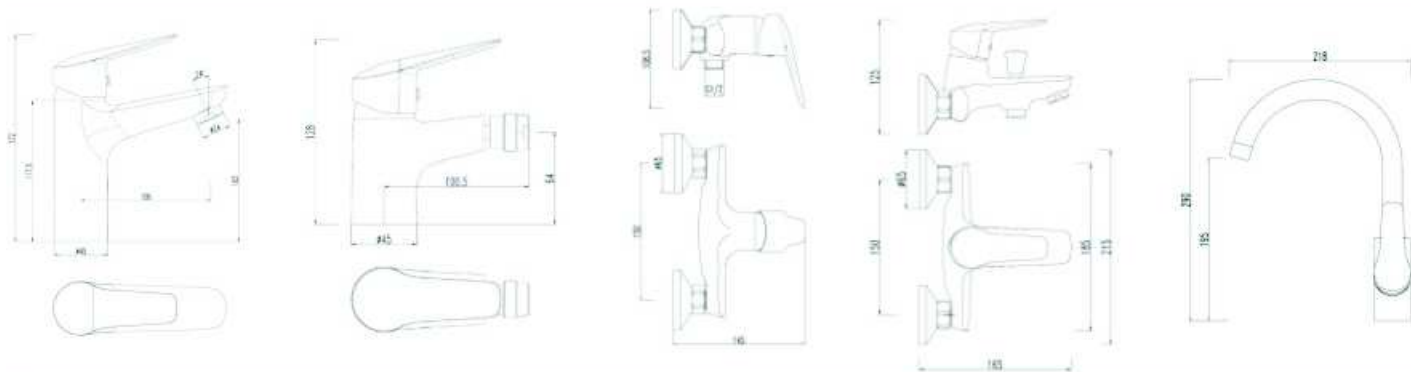

MIXER

661 Series D.35mm

MIXER

679 Series D.35mm