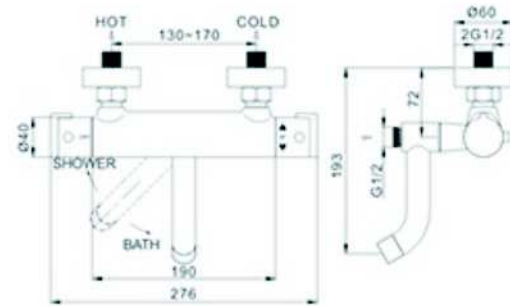

57910

Pressure balanced valve with diverter, front disassembly structure

- 1 (3 ways)
- 2 (4 ways)

Handle Options

Pressure balanced valve with 3 diverters, front disassembly structure

- 1 (3 ways)
- 2 (4 ways)

Handle Options