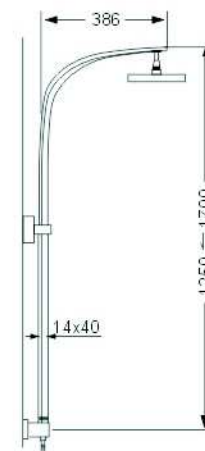

**SCL 17006**

- \*Stainless steel tube
- \*D. 35mm shower mixer
- \*Plastic shower head 200\*200mm & handle shower
- \*S/s hose double graff D. 14mm x 1.5m
- \*Chromed

**SCL 17028**

- \*Stainless steel tube
- \*Thermostatix shower mixer
- \*Plastic shower head 200\*200mm & handle shower
- \*S/s hose double graff D. 14mm x 1.5m
- \*Chromed

### SCL1590

- \*Brass tube
- \*Thermostatic shower mixer
- \*S/s #304 shower head ultrathin 250\*250mm
- \*Plastic handle shower
- \*Silver pvc hose
- \*Brass fixed support
- \*Chromed

**SCL1531**

- \*Brass tube
- \*D. 35mm shower mixer
- \*S/s #304 shower head ultrathin 250\*250mm
- \*Plastic handle shower
- \*Silver pvc hose
- \*Brass fixed support
- \*Chromed