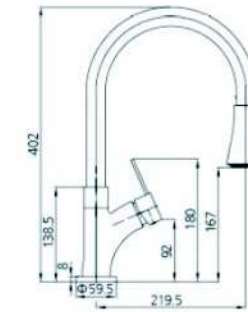

Silicon hose
Colour: White, Black, Grey, Red,
Blue, Green, Orange, Yellow, Claret.

Silicon hose
Colour: Black.

KQQ1624
D.25mm