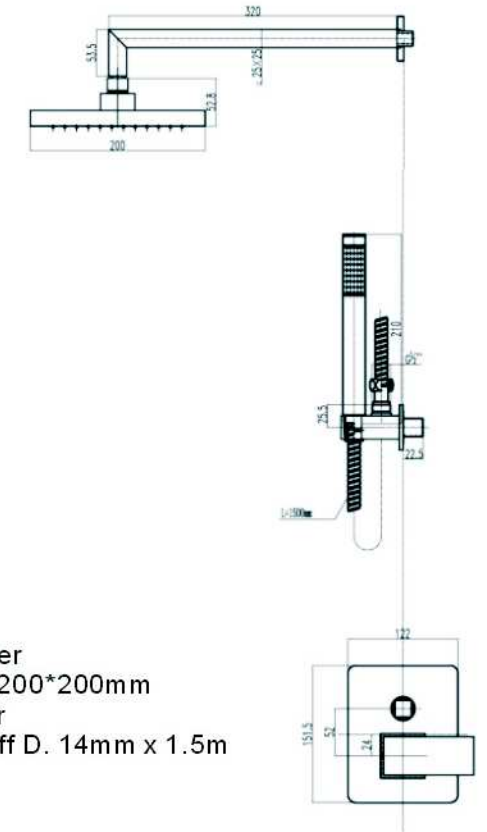

SCL16251

- *Brass tube
- *D. 35mm In built mixer
- *Brass shower head 200*200mm
- *Brass handle shower
- *S/s hose double graff D. 14mm x 1.5m
- *Brass water adapto
- *Black mat finish