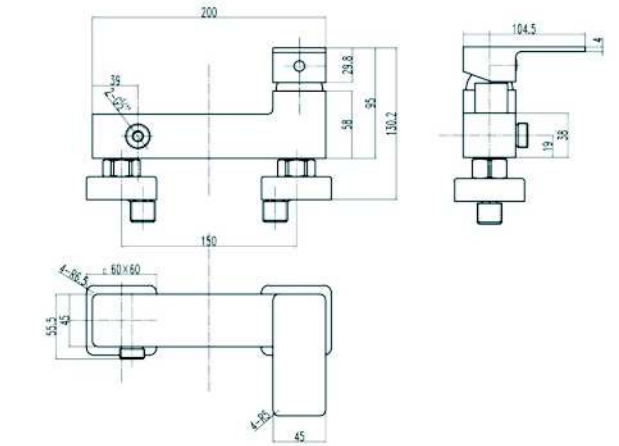

59144-2
D.35mm