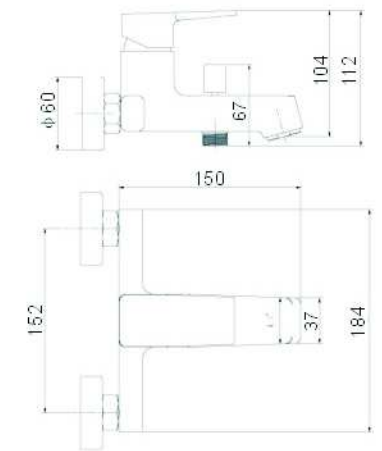

MIXER

50200 Series

MIXER

50200 Series

50225
D.35mm

50235
D.35mm