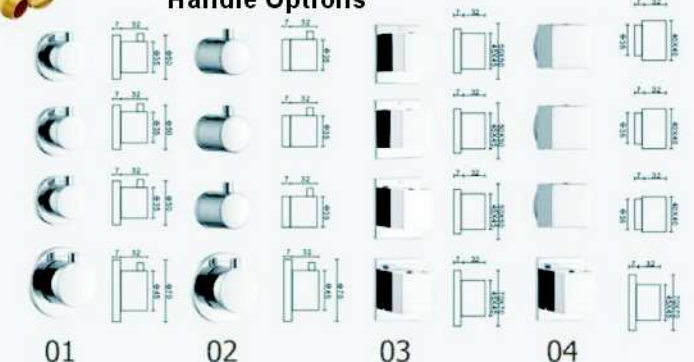

- 1  (3 ways) 
- 2  (4 ways) 

Handle Options

Pressure balanced valve with 3 diverters, front disassembly structure

- 1  (3 ways) 
- 2  (4 ways) 

Handle Options

Thermostatic mixer with diverters, front disassembly structure