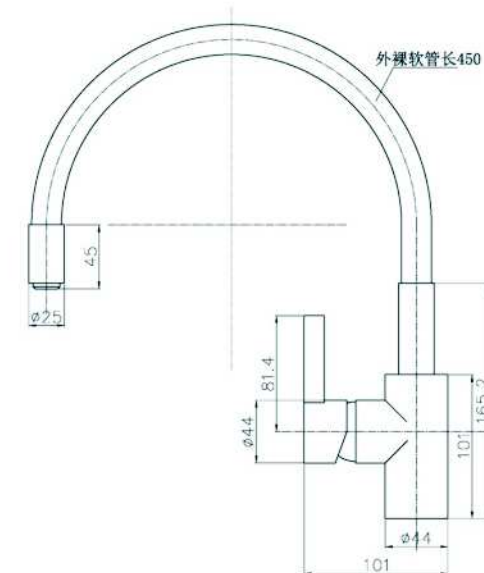

Notes:
Silicon hose
Colour: White, Black, Red,
Green, Orange.