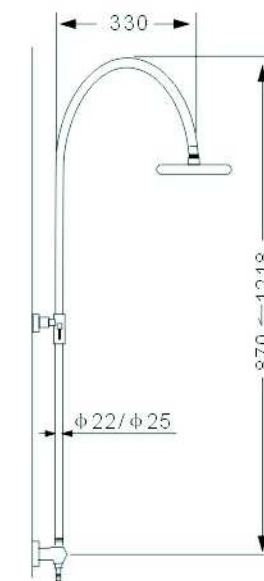

SCL 1305-2

- *Brass tube
- *Thermostatic shower mixer
- *Plastic shower head ultrathin D.200mm
- *Plastic handle shower
- *S/s hose double graff D. 14mm x 1.5m
- *Chromed