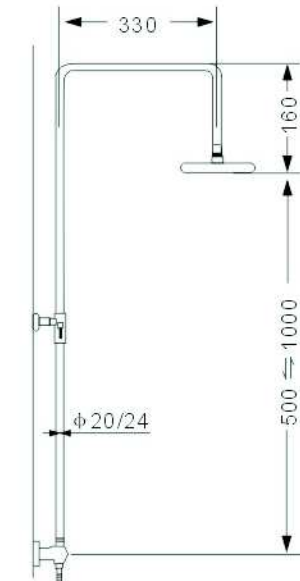

**SCL17004**

- \*Stainless steel tube
- \*D. 40mm shower mixer
- \*Plastic shower head D.220mm & handle shower with self-cleaning function
- \*S/s hose double graff D. 14mm x 1.5m
- \*Chromed

**SCL 1305-2**

- \*Brass tube
- \*Thermostatic shower mixer
- \*Plastic shower head ultrathin D.200mm
- \*Plastic handle shower
- \*S/s hose double graff D. 14mm x 1.5m
- \*Chromed

**SCL 17003**

- \*Stainless steel tube
- \*D.35mm shower mixer
- \*Plastic shower head D.200mm
- \*Brass handle shower
- \*S/s hose double graff D. 14mm x 1.5m
- \*Chromed

**SCL 16067**

- \*Stainless steel tube
- \*Thermostatic shower mixer
- \*Plastic shower head D.200mm & handle shower
- \*Plastic soap disher
- \*S/s hose double graff D. 14mm x 1.5m
- \*Chromed

**SCL16259**

**SCL 17006**

- \*Stainless steel tube
- \*D. 35mm shower mixer
- \*Plastic shower head 200\*200mm & handle shower
- \*S/s hose double graff D. 14mm x 1.5m
- \*Chromed

**SCL 17028**

- \*Stainless steel tube
- \*Thermostatix shower mixer
- \*Plastic shower head 200\*200mm & handle shower
- \*S/s hose double graff D. 14mm x 1.5m
- \*Chromed