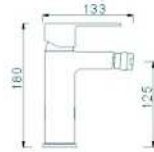

MIXER

9600 Series D.35mm

96101

96110

NINGBO YINZHOU VICLION ELECTRIC CO., LTD.

Add: No.128 JinTong Rd.,XinCheng Village, WuXiang Industrial District,YinZhou NingBo, 315111 P.R.China.

Responsible Person: Ms. Wang Fang

M.T.: 0086-13505742372

TEL: 0086-574-87720528,87977001

FAX: 0086-574-87721328

E-mail: fangwang832@126.com,

Series of horizontal lines for notes or specifications.

2019年01月02日 第二次印刷