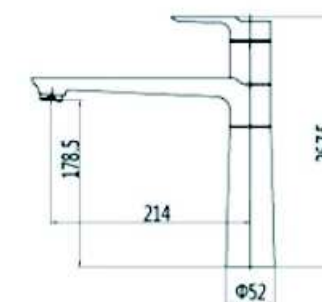

MIXER

D. 35mm

MIXER

D. 35mm

KQQ1506

KQQ1507