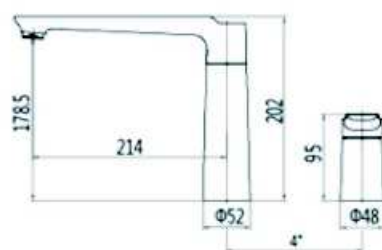

MIXER

D. 35mm

KQQ1504

MIXER

D. 35mm