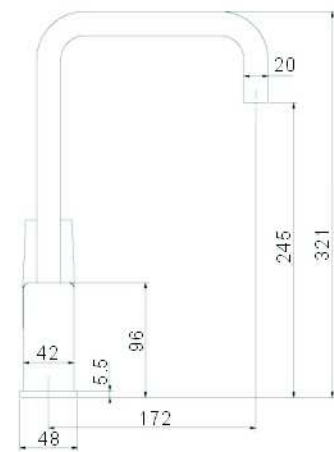

MIXER

50200 Series

MIXER

50200 Series

50225
D.35mm

50235
D.35mm