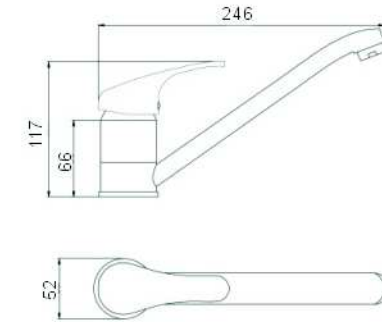

53720

53710

53730

53741