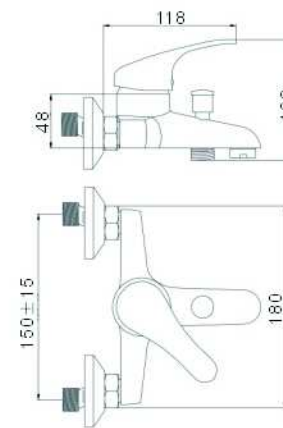

53720

53710

53740

53730

53741