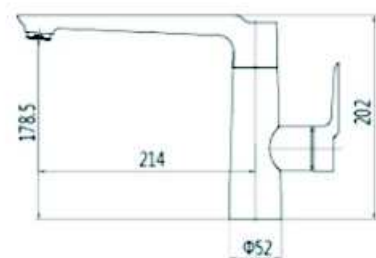

MIXER

D. 35mm

KQQ1503

MIXER

D. 35mm