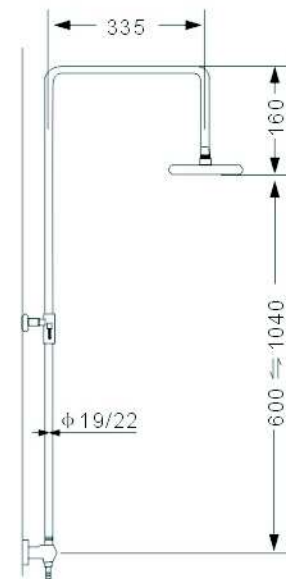

**SCL 17002**

- \*Brass tube
- \*D. 35mm shower mixer with  
handle shower hook
- \*S/s #304 shower head ultrathin  
D. 200mm
- \*Plastic handle shower
- \*S/s hose double graff  
D. 14mm x 1.5m
- \*Chromed

**SCL17004**

- \*Stainless steel tube
- \*D. 40mm shower mixer
- \*Plastic shower head D.220mm & handle shower with self-cleaning function
- \*S/s hose double graff D. 14mm x 1.5m
- \*Chromed

**SCL 1305-2**

- \*Brass tube
- \*Thermostatic shower mixer
- \*Plastic shower head ultrathin D.200mm
- \*Plastic handle shower
- \*S/s hose double graff D. 14mm x 1.5m
- \*Chromed

**SCL 17003**

- \*Stainless steel tube
- \*D.35mm shower mixer
- \*Plastic shower head D.200mm
- \*Brass handle shower
- \*S/s hose double graff D. 14mm x 1.5m
- \*Chromed

**SCL 16067**

- \*Stainless steel tube
- \*Thermostatic shower mixer
- \*Plastic shower head D.200mm & handle shower
- \*Plastic soap disher
- \*S/s hose double graff D. 14mm x 1.5m
- \*Chromed

**SCL16259**