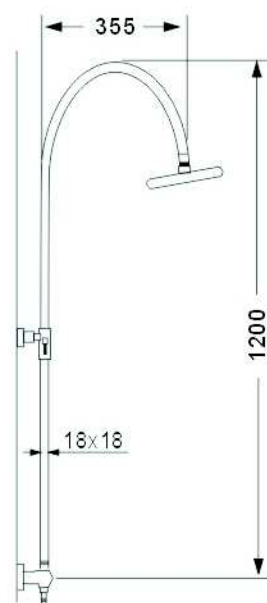

**SCL17004**

- \*Stainless steel tube
- \*D. 40mm shower mixer
- \*Plastic shower head D.220mm & handle shower with self-cleaning function
- \*S/s hose double graff D. 14mm x 1.5m
- \*Chromed

**SCL 1305-2**

**SCL 16067**

- \*Stainless steel tube
- \*Thermostatic shower mixer
- \*Plastic shower head D.200mm & handle shower
- \*Plastic soap disher
- \*S/s hose double graff D. 14mm x 1.5m
- \*Chromed

**SCL16259**

**SCL 17006**

- \*Stainless steel tube
- \*D. 35mm shower mixer
- \*Plastic shower head 200\*200mm & handle shower
- \*S/s hose double graff D. 14mm x 1.5m
- \*Chromed

**SCL 17028**

- \*Stainless steel tube
- \*Thermostatix shower mixer
- \*Plastic shower head 200\*200mm & handle shower
- \*S/s hose double graff D. 14mm x 1.5m
- \*Chromed

**SCL 17013**

- \*Brass tube
- \*Thermostatix shower mixer
- \*Brass shower head 200\*200mm
- \*Plastic handle shower
- \*S/s hose double graff D. 14mm x 1.5m
- \*Chromed

**SCL 17014**

- \*Stainless stell tube
- \*Brass divortor
- \*Plastic shower head 200\*200mm & handle shower
- \*S/s hose double graff D. 14mm x 1.5m
- \*Chromed