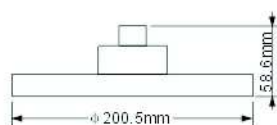

# SHOWER HEAD

Plastic Made

SH1211  
G 1/2" Chromed

SP0639  
G 1/2"

SH1062  
G 1/2"

SH1063  
G 1/2"

SH180235

SH190112