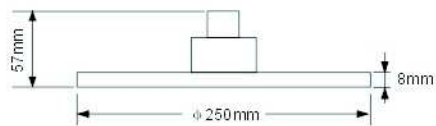

# SHOWER HEAD

Brass Made

SH17010

SH17011

SH17014

SH17015

SH17012

SH17013