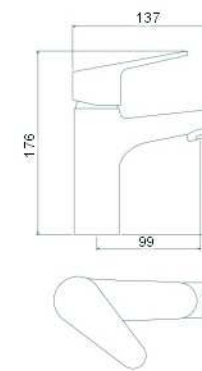

MIXER

53700 Series / D.40mm

MIXER

53800 Series / D.35mm

53805