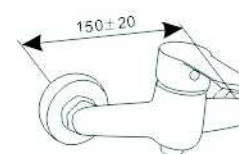

VICLION®

MIXER

190102 Series D.40mm

190105 Series D.40mm

VICLION®

MIXER

190103 Series D.35mm