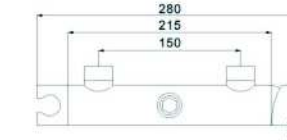

66921
D.35mm