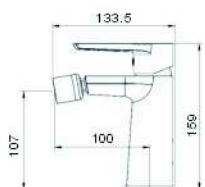

MIXER

190111 Series D.35mm

MIXER

190112 Series D.35mm