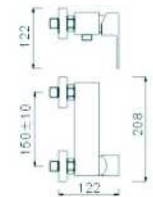

MIXER

679 Series D.35mm

MIXER

9600 Series D.35mm

96110

96120