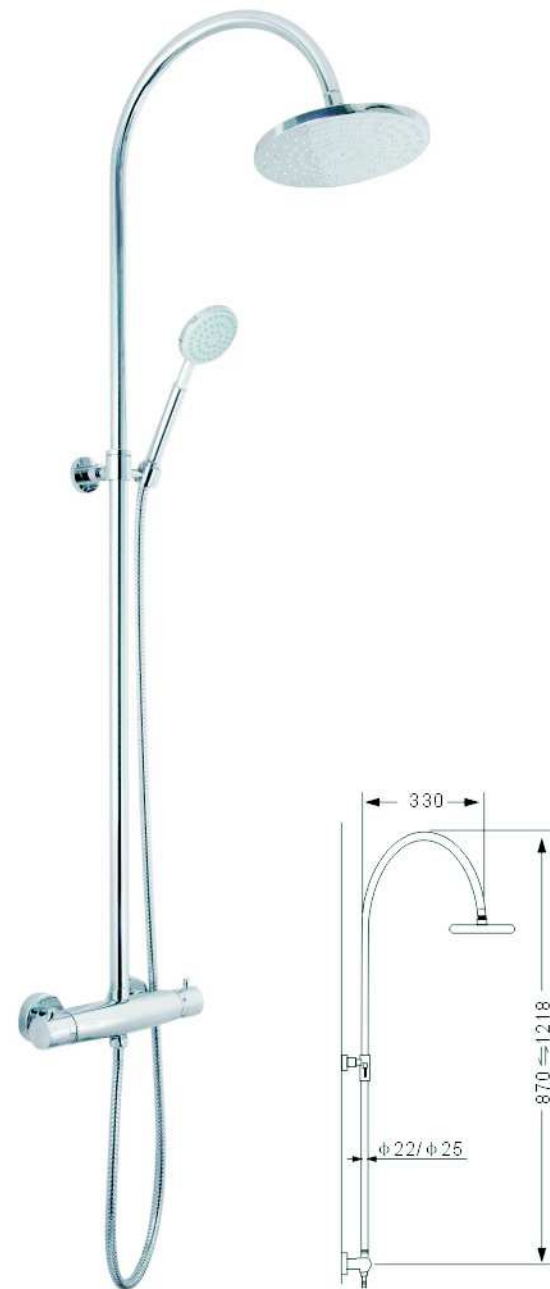

SCL17002

- \*Brass tube
- \*D.35mm shower mixer with handle shower hook
- \*S/s #304 shower head ultrathin D.200mm
- \*Plastic handle shower
- \*S/s hose double graff D. 14mm x 1.5m
- \*Chromed

SCL 16258

- \*Brass tube
- \*D.35mm shower mixer
- \*Plastic shower head D.200mm & handle shower
- \*S/s hose double graff D. 14mm x 1.5m
- \*Chromed

SCL 17005

- \*Brass tube
- \*D.35mm shower mixer
- \*S/s #304 shower head ultrathin D.200mm
- \*Brass handle shower
- \*S/s hose double graff D. 14mm x 1.5m
- \*Chromed

SCL17004

- \*Stainless stell tube
- \*D.40mm shower mixer
- \*Plastic shower head D.220mm & handle shower with self-cleaning function
- \*S/s hose double graff D. 14mm x 1.5m
- \*Chromed

SCL 1305-2

- \*Brass tube
- \*Thermostatix shower mixer
- \*Plastic shower head ultrathin D.200mm
- \*Plastic handle shower
- \*S/s hose double graff D. 14mm x 1.5m
- \*Chromed

SCL 17003

- \*Stainless stell tube
- \*D.35mm shower mixer
- \*Plastic shower head D.200mm
- \*Plastic handle shower
- \*S/s hose double graff D. 14mm x 1.5m
- \*Chromed

SCL16067

- \*Stainless stell tube
- \*Thermostatix shower mixer
- \*Plastic shower head D.200mm & handle shower
- \*Plastic soap disher
- \*S/s hose double graff D. 14mm x 1.5m
- \*Chromed