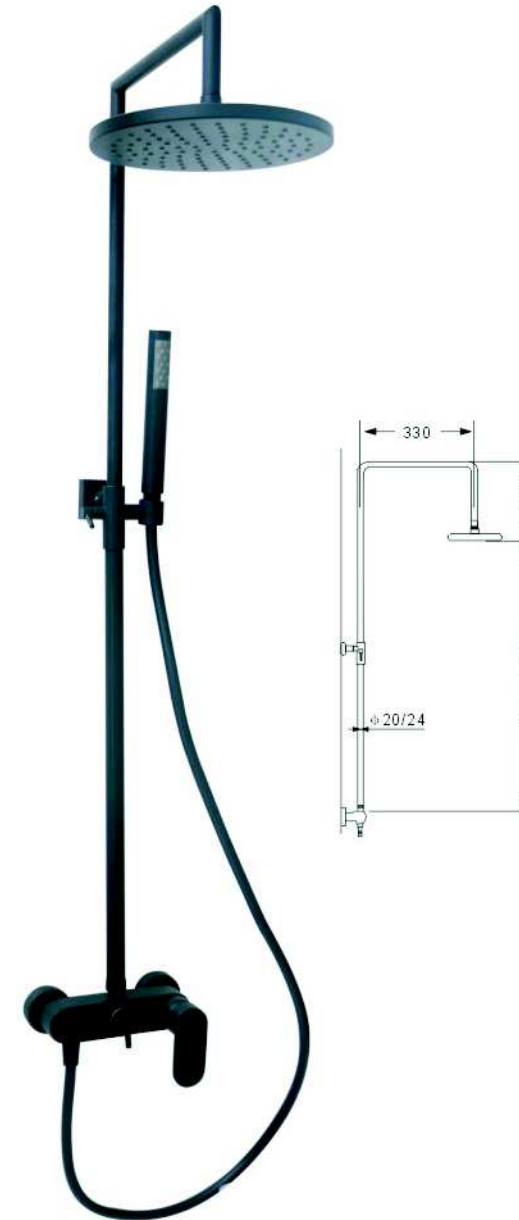

**SCL190102**

- \*Brass tube
- \*Thermostatic shower mixer
- \*Plastic shower head D.250mm
- \*Brass handle shower
- \*S/s hose double graff D. 14mm x 1.5m
- \*Chromed

**SCL190102**

- \*Brass tube
- \*Thermostatic shower mixer
- \*Plastic shower head D.250mm
- \*Brass handle shower
- \*Black pvc hose
- \*Black mat finish

**SCL190102**

- \*Brass tube
- \*Thermostatic shower mixer
- \*Plastic shower head D.250mm
- \*Brass handle shower
- \*S/s hose double graff D. 14mm x 1.5m
- \*Zirconium gold

**SCL190104**

- \*S/S tube
- \*D.35mm shower mixer
- \*S/S shower head Size:300x300mm
- \*Plastic handle shower
- \*Black pvc hose
- \*Black mat finish

**SCL190105**

- \*S/S tube
- \*D.35mm shower mixer
- \*S/S shower head Size:300x300mm
- \*Plastic handle shower
- \*Black pvc hose
- \*Black mat finish

**SCL190107**

- \*Brass tube
- \*D.35mm shower mixer
- \*Plastic shower head D.250mm
- \*Brass handle shower
- \*Black pvc hose
- \*Black mat finish