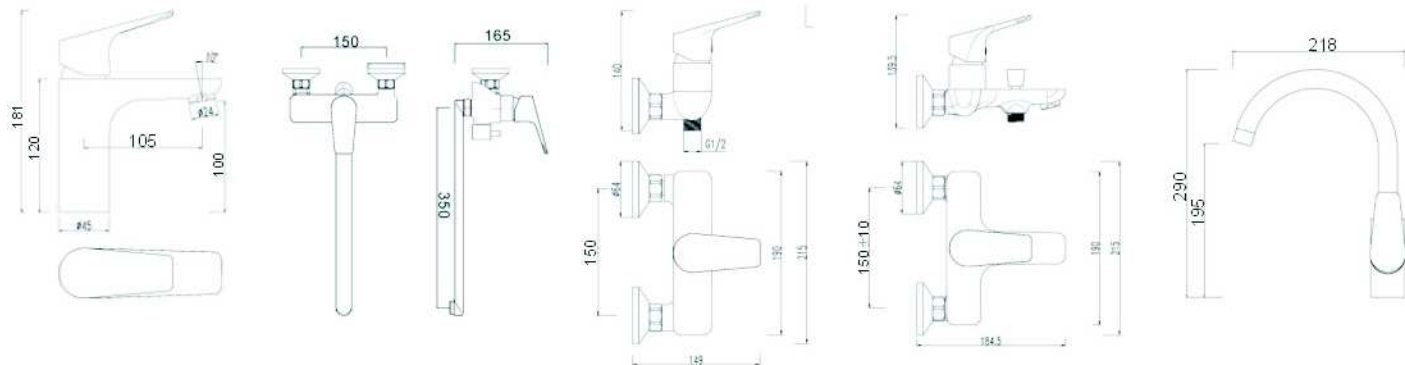

67940

MIXER

9600 Series D.35mm

96110