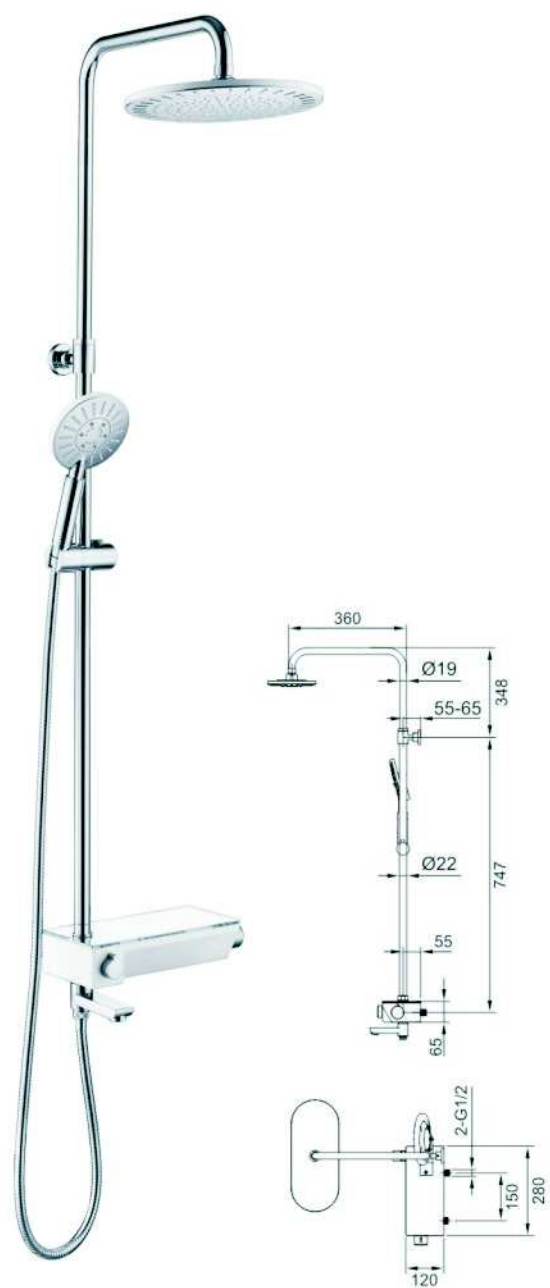

SCL 17001

- *Stainless steel tube
- *Bath multifunction mixer
- *Plastic shower head D.225mm & handle shower
- *S/s hose double graff D. 14mm x 1.5m
- *Chromed