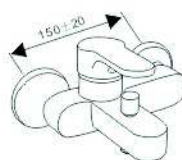

VICLION®

MIXER

190102 Series D.40mm

190105 Series D.40mm

19010540

VICLION®

MIXER

190103 Series D.35mm