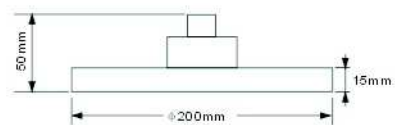

SHOWER HEAD

Plastic Made

SH14171
G1/2"