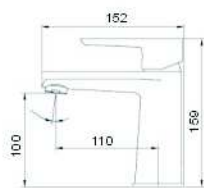

MIXER

190111 Series D.35mm

MIXER

190112 Series D.35mm