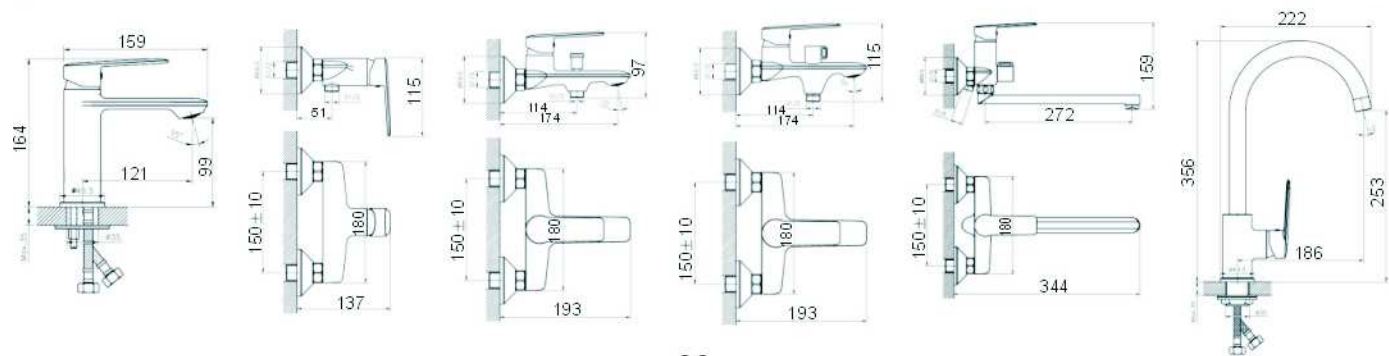

MIXER

190902 Series D.35mm

MIXER

190101 Series D.35mm