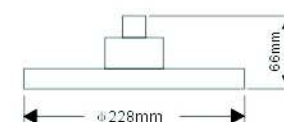

# SHOWER HEAD

Plastic Made

SH1484

SH16373

SH1485

SH16325

SH1486

SH16376