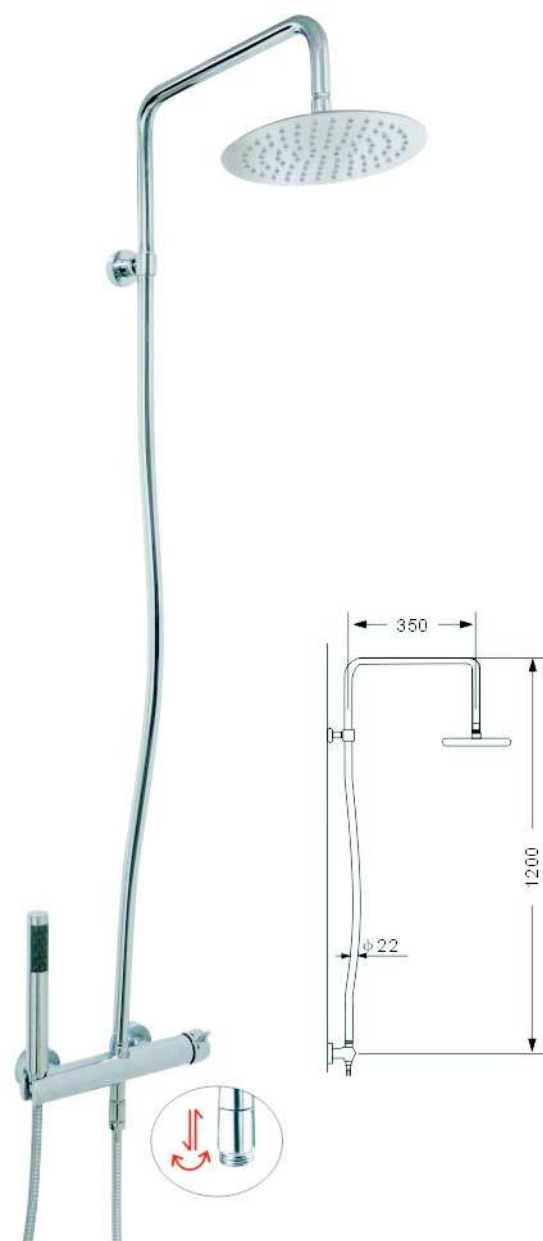

# CONTENTS

SHOWER COLUMN .....	P1-17
THERMOSTATIC MIXER .....	P18-20
MIXER SERIES .....	P21-53
KITCHEN MIXER .....	P54-59
COLD WATER TAP .....	P60-68
SHOWER HEAD .....	P69-86
HAND SHOWER .....	P87-98
BIDET HAND SHOWER .....	P99-103
SLIDER RAIL BAR .....	P104-107
SHOWER ARM .....	P108-109
WATER ADAPTER .....	P110-111
FLEX HOSE .....	P112-113
SPARE PARES .....	P114-118
BATHROOM ACCESSORIES .....	P119-127

SHOWER COLUMN COLLECTION  
WE ,VICLION CAN DESIGN FOR YOU ,  
FOR YUR INTERESTING MODELS

SCL 17001

- \*Stainless steel tube
- \*Bath multifunction mixer
- \*Plastic shower head D.225mm & handle shower
- \*S/s hose double graff D. 14mm x 1.5m
- \*Chromed

SCL17002

- \*Brass tube
- \*D.35mm shower mixer with handle shower hook
- \*S/s #304 shower head ultrathin D.200mm
- \*Plastic handle shower
- \*S/s hose double graff D. 14mm x 1.5m
- \*Chromed

SCL 16258