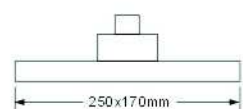

SHOWER HEAD

Plastic Made

Self Cleaning

With red needles

SH17026

With blue needles

Self Cleaning

SH180306

SH17030

SH17027

Self Cleaning

SH150367-2

SHOWER HEAD

Plastic Made

SH1484

SH16373

SH1485

SH16325

SH1486

SH16376