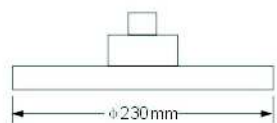

SH190122

SH190126

SH190124

SH190130

SH190128

SH190132

Brass Made

SH0631  
Width:66; Height:240