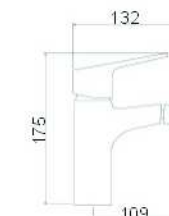

MIXER

53700 Series / D.40mm

MIXER

53800 Series / D.35mm

53820