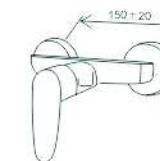

MIXER

53700 Series / D.40mm

MIXER

53800 Series / D.35mm

53810