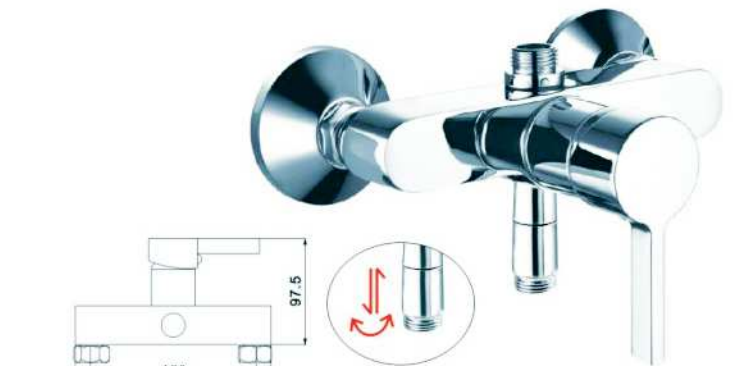

66922
D.35mm