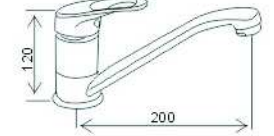

87156
D.35mm, D.40mm both available