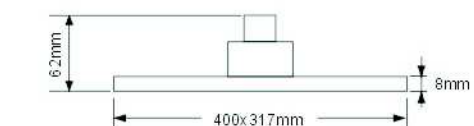

SHOWER HEAD

Brass Made

SHOWER HEAD

Brass Made