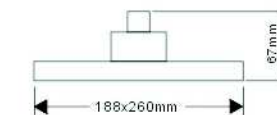

# SHOWER HEAD

Plastic Made

SH16320

SH17031

SH16375

SH16364

SH17032

Plastic Made