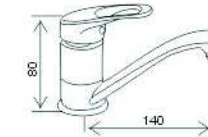

87155
D.35mm, D.40mm both available