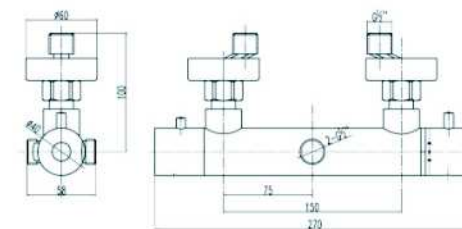

66921
D.35mm