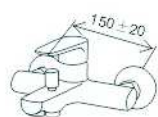

MIXER

190111 Series D.35mm

MIXER

190112 Series D.35mm