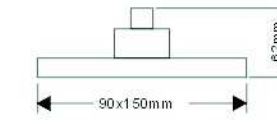

# SHOWER HEAD

Plastic Made

SH16320

SH17031

SH16375

SH16364

SH17032

Plastic Made