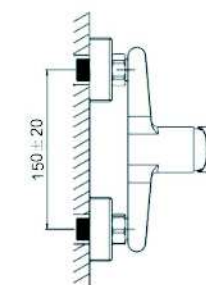

MIXER

190111 Series D.35mm

MIXER

190112 Series D.35mm