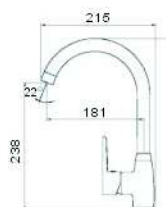

MIXER

190111 Series D.35mm

MIXER

190112 Series D.35mm