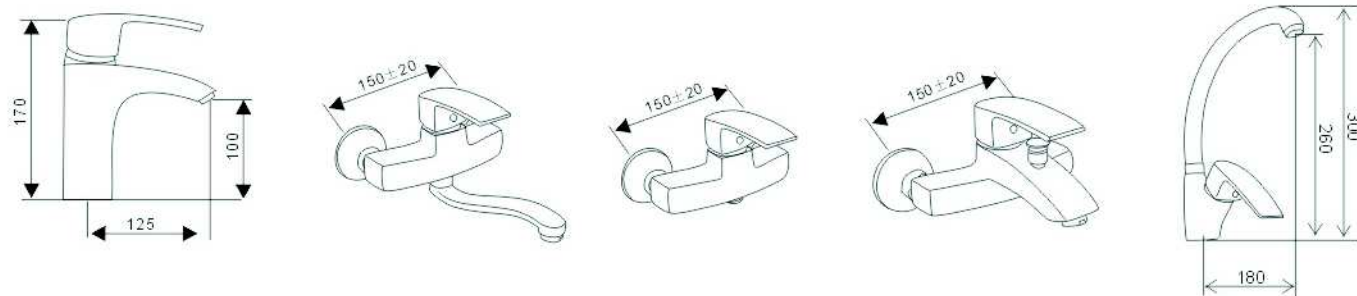

MIXER

190104 Series D.40mm

MIXER

190108 Series D.35mm