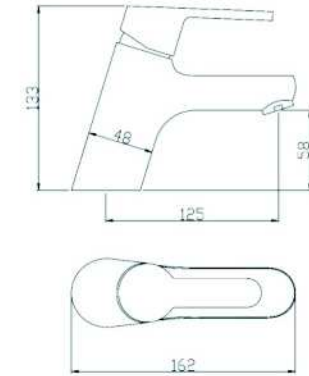

54700 Series / D.35mm

54800 Series / D.40mm

54900 Series / D.35mm

54920