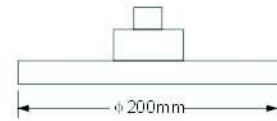

Plastic Made

SH190114

Brass Made