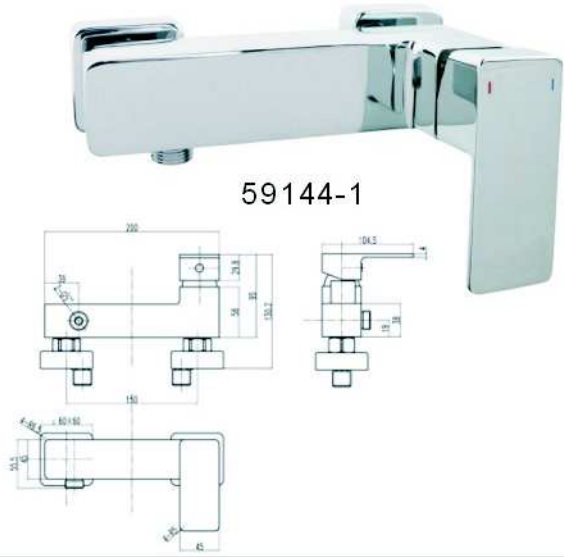

## THERMOSTATIC MIXER

66920-2  
Chromed  
(Zama Handles)

66921  
D.35mm

66922  
D.35mm

52246  
D.35mm

MIXER

190902 Series D.35mm

19090200