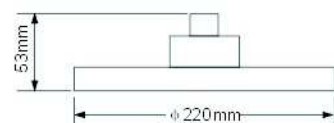

SH190122

SH190126

SH190124

SH190130

SH190128

SH190132

Brass Made

SH0631  
Width:66; Height:240