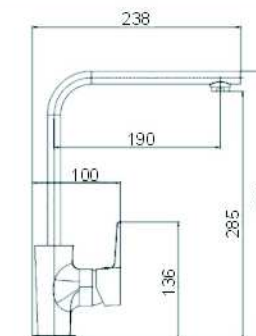

MIXER

190111 Series D.35mm

MIXER

190112 Series D.35mm