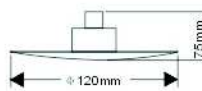

SHOWER HEAD

Stainless Steel #304 Made

ACS

ACS

ACS

ACS

SH1390
Size:200x200mm

ACS

ACS

SHOWER HEAD

Plastic Made

Self Cleaning

SH1378