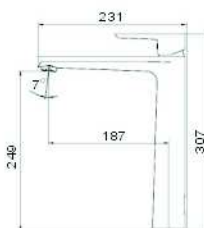

MIXER

190111 Series D.35mm

MIXER

190112 Series D.35mm