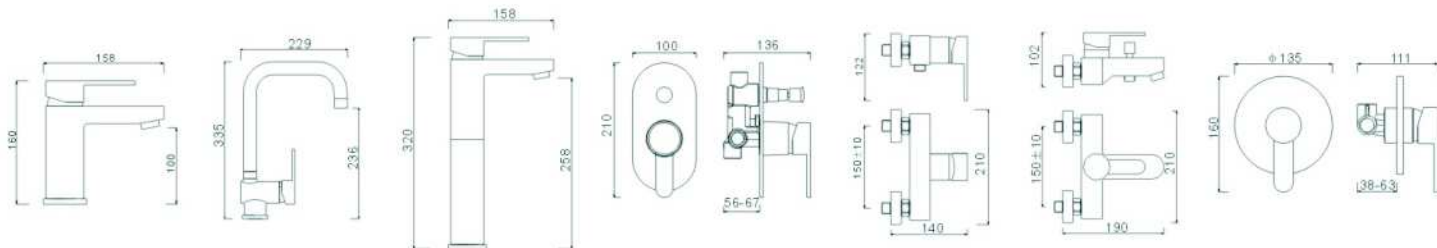

9500 Series D.40mm

95135

95125

52800 Series / D.35mm