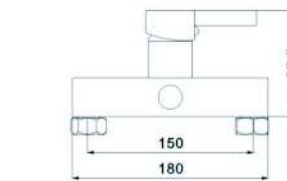

66922
D.35mm