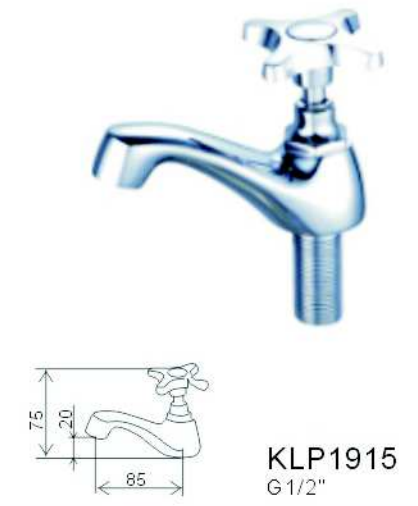

KLP1915
G1/2"