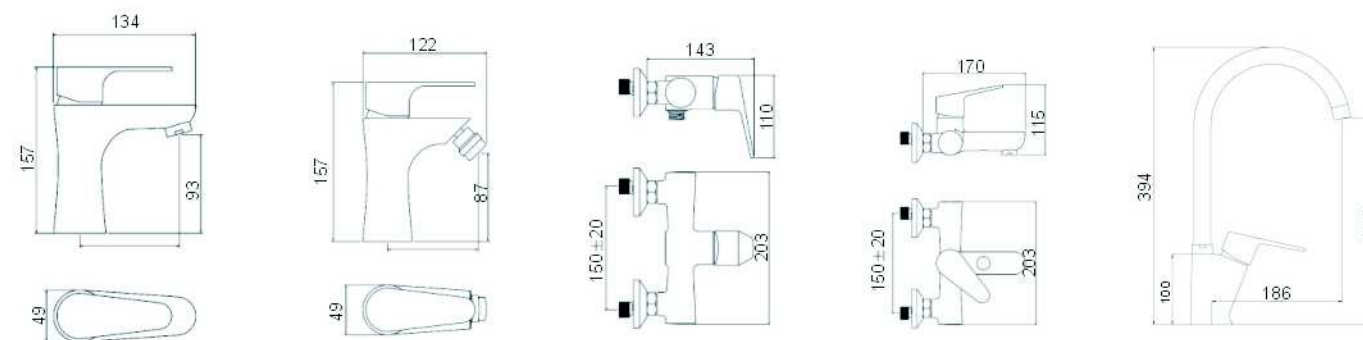

MIXER

190902 Series D.35mm

MIXER

190101 Series D.35mm