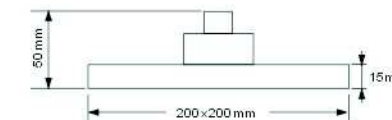

SHOWER HEAD

Plastic Made

SH1445-2
G1/2"