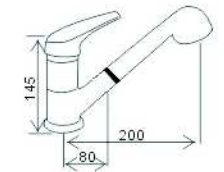

# KITCHEN MIXER

**87155**  
D.35mm, D.40mm both available

**87156**  
D.35mm, D.40mm both available

**87171**  
D.35mm, D.40mm both available

**87174**  
D.35mm, D.40mm both available  
Painted, Color at yur requests