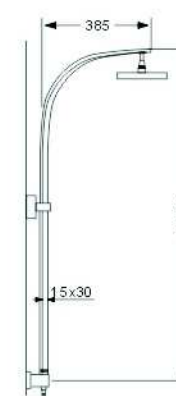

**SCL16259**

- \* Brass tube
- \* Thermostatix shower mixer
- \* Brass shower head D.200mm
- \* Brass handle shower
- \* Black pvc hose
- \* Black mat finish

**SCL1304-2**

- \* Brass tube
- \* Thermostatix shower mixer
- \* S/s #304 shower head ultrathin D.350mm
- \* Brass handle shower
- \* S/s hose double graff D. 14mm x 1.5m
- \* Chromed

**SCL17006**

- \* Stainless steel tube
- \* D.35mm shower mixer
- \* Plastic shower head 200\*200mm & handle shower
- \* S/s hose double graff D. 14mm x 1.5m
- \* Chromed

**SCL17028**

- \* Stainless steel tube
- \* Thermostatix shower mixer
- \* Plastic shower head 200\*200mm & handle shower
- \* S/s hose double graff D. 14mm x 1.5m
- \* Chromed