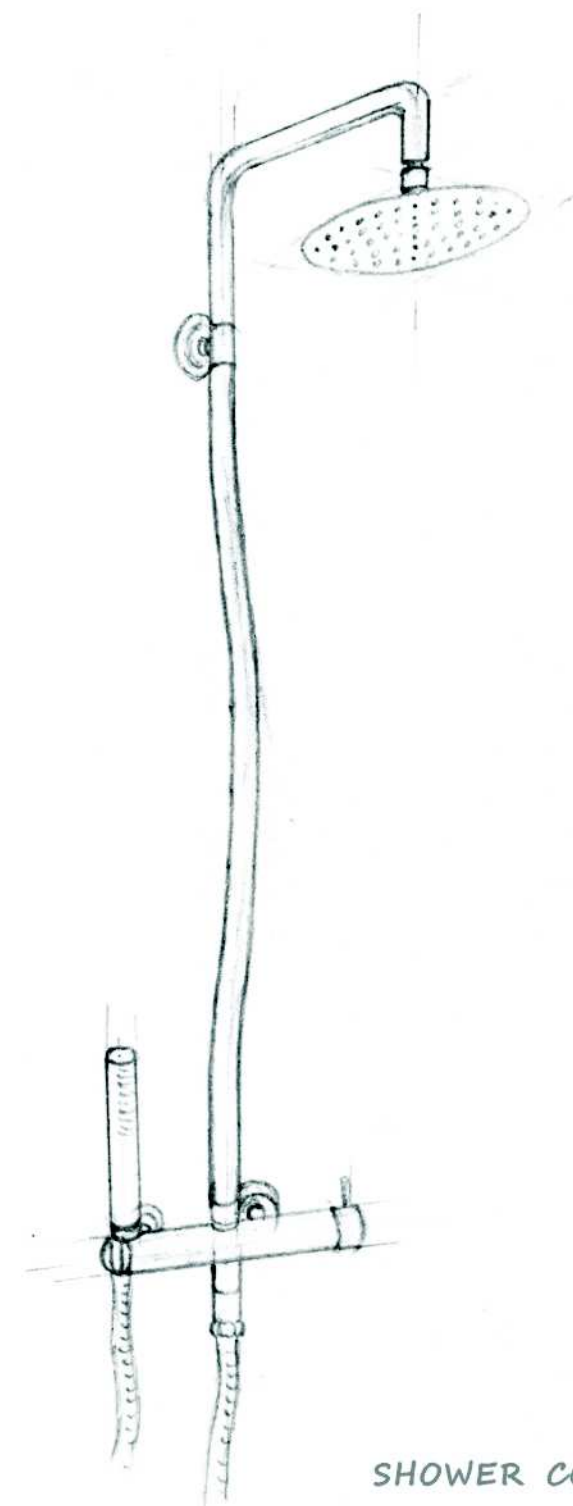

# CONTENTS

SHOWER COLUMN .....	P1-17
THERMOSTATIC MIXER .....	P18-20
MIXER SERIES .....	P21-53
KITCHEN MIXER .....	P54-59
COLD WATER TAP .....	P60-68
SHOWER HEAD .....	P69-86
HAND SHOWER .....	P87-98
BIDET HAND SHOWER .....	P99-103
SLIDER RAIL BAR .....	P104-107
SHOWER ARM .....	P108-109
WATER ADAPTER .....	P110-111
FLEX HOSE .....	P112-113
SPARE PARES .....	P114-118
BATHROOM ACCESSORIES .....	P119-127