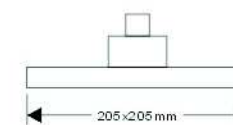

# SHOWER HEAD

Plastic Made

SH16320

SH17031

SH16375

SH16364

SH17032

Plastic Made