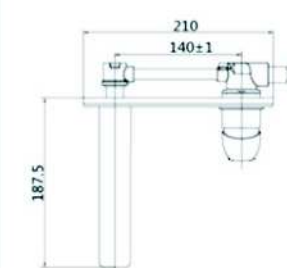

52246
D.35mm