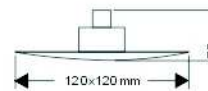

SHOWER HEAD

Stainless Steel #304 Made

ACS

ACS

ACS

ACS

SH1390
Size:200x200mm

ACS

ACS

SHOWER HEAD

Plastic Made

Self Cleaning

SH1382