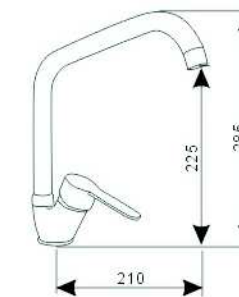

VICLION®

MIXER

190102 Series D.40mm

190105 Series D.40mm

VICLION®

MIXER

190103 Series D.35mm