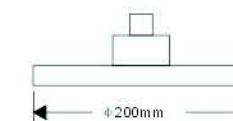

# SHOWER HEAD

Plastic Made

SH1484

SH16373

SH1485

SH16325

SH1486

SH16376