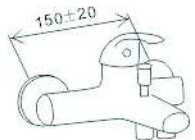

54700 Series / D.35mm

54710

54800 Series / D.40mm

54900 Series / D.35mm

54920