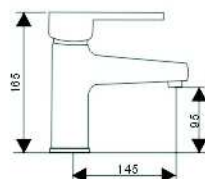

VICLION®

MIXER

190102 Series D.40mm

190105 Series D.40mm

19010520

VICLION®

MIXER

190103 Series D.35mm