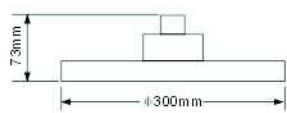

Plastic Made

SH190115

Brass Made