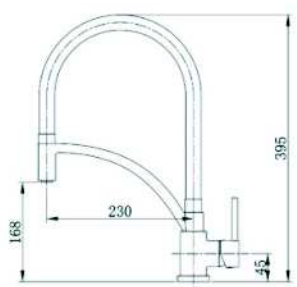

Finish: Chromed, Black-Orb, Black-Painted, Gun Black(Brush), Brushed Nickel, Zirconium Gold, Rose Gold are available