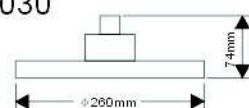

SHOWER HEAD

Plastic Made

Self Cleaning

With red needles

SH17026

With blue needles

Self Cleaning

SH180306

SH17030

SH17027

Self Cleaning

SH150367-2

SHOWER HEAD

Plastic Made

SH1484

SH16373

SH1485

SH16325

SH1486

SH16376