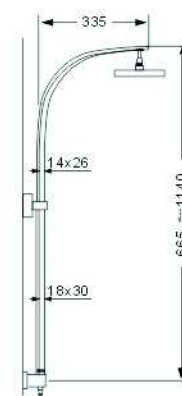

**SCL17006**

- \* Stainless steel tube
- \* D.35mm shower mixer
- \* Plastic shower head 200\*200mm & handle shower
- \* S/s hose double graff D. 14mm x 1.5m
- \* Chromed

**SCL17028**

- \* Stainless steel tube
- \* Thermostatix shower mixer
- \* Plastic shower head 200\*200mm & handle shower
- \* S/s hose double graff D. 14mm x 1.5m
- \* Chromed