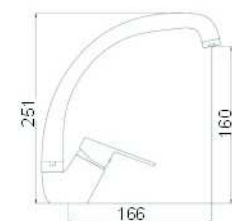

MIXER

53700 Series / D.40mm

MIXER

53800 Series / D.35mm

53840-2