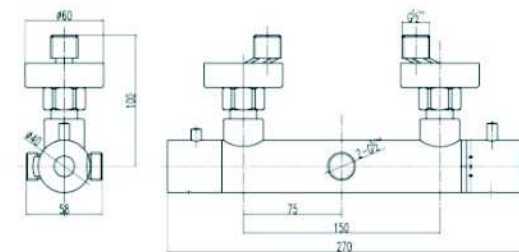

Finish: Chromed, Black Painted,
Zirconium Gold, Rose Gold
are available