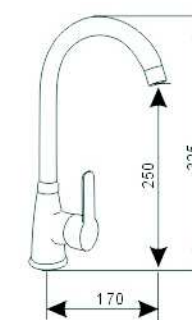

VICLION®

MIXER

190102 Series D.40mm

190105 Series D.40mm

VICLION®

MIXER

190103 Series D.35mm