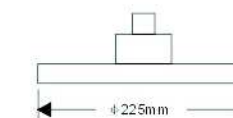

SHOWER HEAD

Plastic Made

Self Cleaning

With red needles

SH17026

With blue needles

Self Cleaning

SH180306

SH17030

SH17027

Self Cleaning

SH150367-2

SHOWER HEAD

Plastic Made

SH1484

SH16373

SH1485

SH16325

SH1486

SH16376