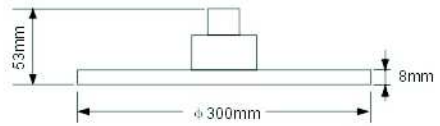

# SHOWER HEAD

Brass Made

SH17010

SH17011

SH17014

SH17015

SH17012

SH17013