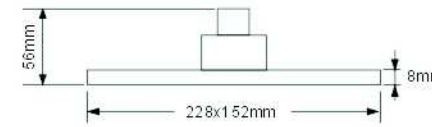

# SHOWER HEAD

Brass Made

SH17010

SH17011

SH17014

SH17015

SH17012

SH17013