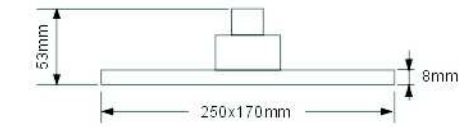

# SHOWER HEAD

Brass Made

SH17010

SH17011

SH17014

SH17015

SH17012

SH17013