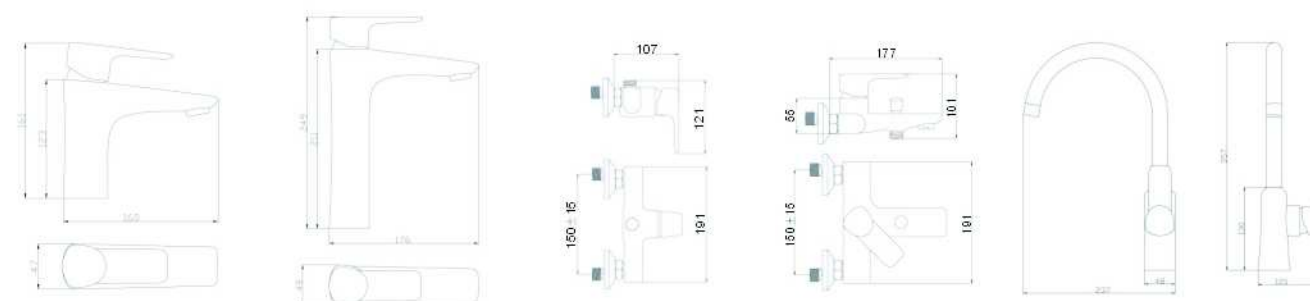

VICLION®

MIXER

52900 Series / D.35mm

VICLION®

MIXER

53100 Series / D.35mm