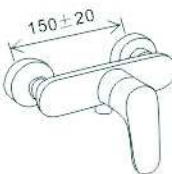

VICLION®

MIXER

52900 Series / D.35mm

52920

VICLION®

MIXER

53100 Series / D.35mm