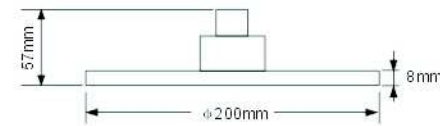

# SHOWER HEAD

Brass Made

SH17010

SH17011

SH17014

SH17015

SH17012

SH17013