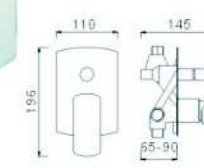

MIXER

679 Series D.35mm

MIXER

9600 Series D.35mm

96110

96141