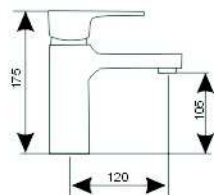

VICLION®

MIXER

190102 Series D.40mm

19010220

190105 Series D.40mm

VICLION®

MIXER

190103 Series D.35mm