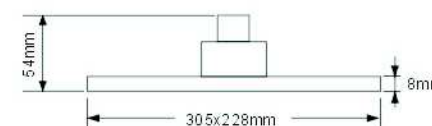

SHOWER HEAD

Brass Made

SH17017

SHOWER HEAD

Brass Made