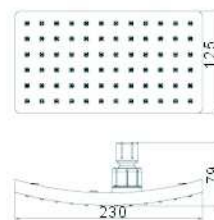

# SHOWER HEAD

Plastic Made

SH1211  
G 1/2" Chromed

SP0639  
G 1/2"

SH1062  
G 1/2"

SH1063  
G 1/2"

SH180235

SH190112