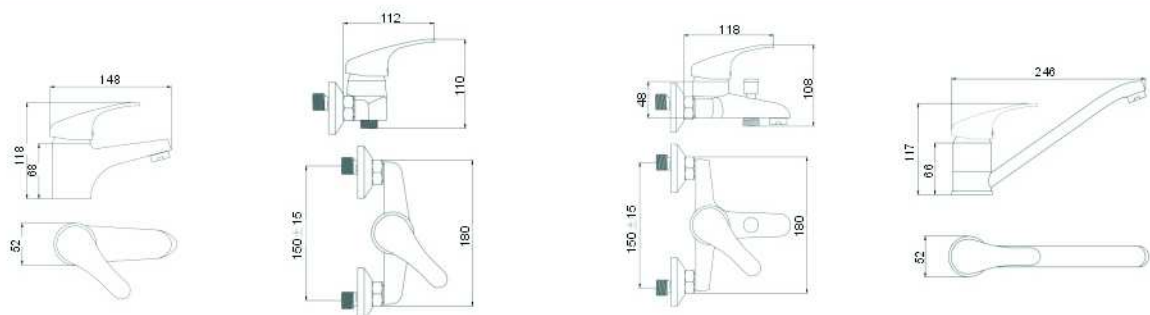

MIXER

53700 Series / D.40mm

MIXER

53800 Series / D.35mm