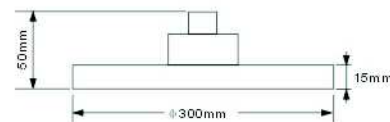

# SHOWER HEAD

Plastic Made

SH1445-2  
G1/2"

SH14185  
G1/2"

SH1305  
G1/2"

SH1445  
G1/2"

SH14187  
G1/2"