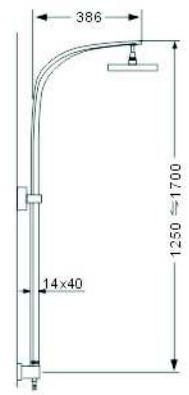

- *Brass tube
- *D.35mm bath mixer
- *S/s #304 shower head ultrathin 250*250mm
- *Plastic handle shower
- *Silver pvc hose
- *Brass fixed support
- *Chromed