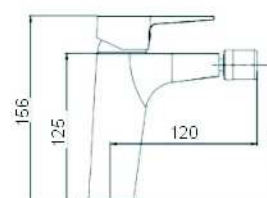

MIXER

190111 Series D.35mm

MIXER

190112 Series D.35mm