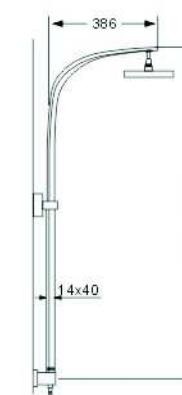

- *Brass tube
- *D.35mm shower mixer
- *S/s #304 shower head ultrathin 250*250mm
- *Plastic handle shower
- *Silver pvc hose
- *Brass fixed support
- *Chromed

SCL1532