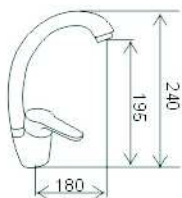

VICLION®

MIXER

190102 Series D.40mm

190105 Series D.40mm

VICLION®

MIXER

190103 Series D.35mm