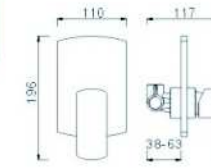

MIXER

679 Series D.35mm

MIXER

9600 Series D.35mm

96110

96135