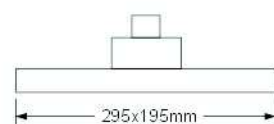

# SHOWER HEAD

Plastic Made

SH1211  
G 1/2" Chromed

SP0639  
G 1/2"

SH1062  
G 1/2"

SH1063  
G 1/2"

SH180235

SH190112