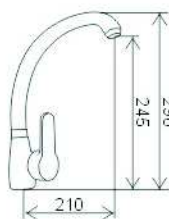

VICLION®

MIXER

190102 Series D.40mm

190105 Series D.40mm

VICLION®

MIXER

190103 Series D.35mm