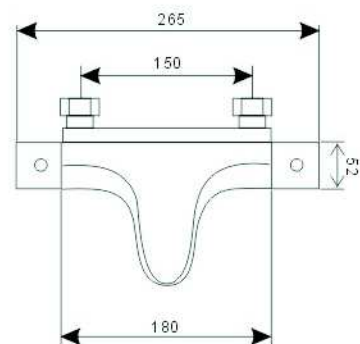

Finish: Chromed, Black Painted,
Zirconium Gold, Rose Gold
are available

THERMOSTATIC MIXER

THERMOSTATIC MIXER

66922
D.35mm