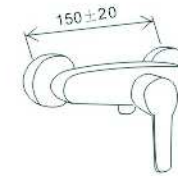

54700 Series / D.35mm

54800 Series / D.40mm

54900 Series / D.35mm

54920