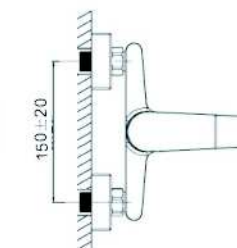

MIXER

190111 Series D.35mm

MIXER

190112 Series D.35mm