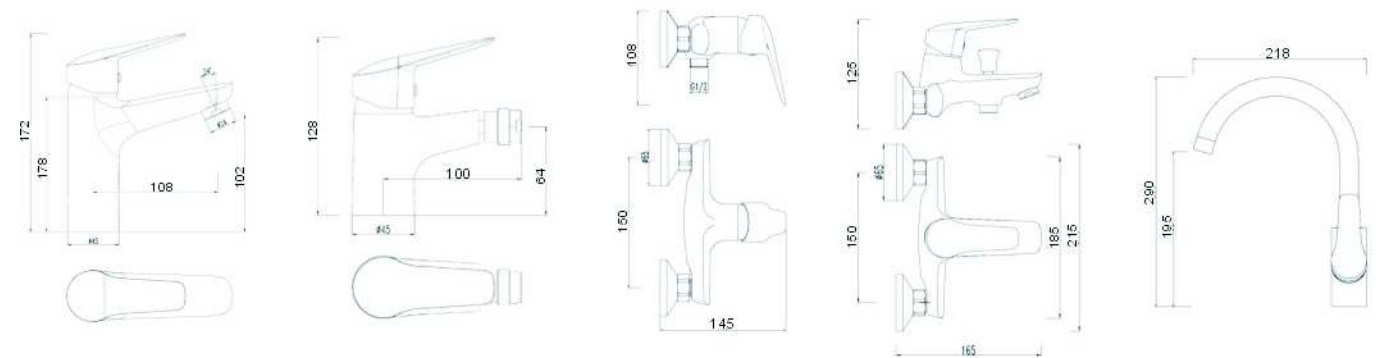

66110

66140