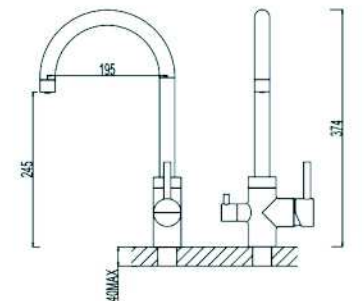

Notes:  
Silicon hose  
Colour: White, Black, Red,  
Green, Orange.

MIXER

D.35mm

KQQ1502

KQQ1506

13140

KQQ190133  
Pure Water Tap