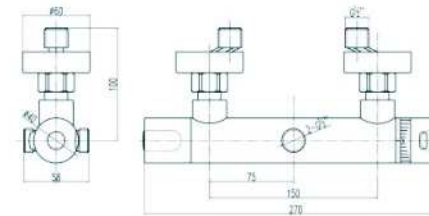

Finish: Chromed, Black Painted,
Zirconium Gold, Rose Gold
are available

THERMOSTATIC MIXER

THERMOSTATIC MIXER

66922
D.35mm