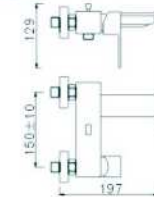

MIXER

679 Series D.35mm

MIXER

9600 Series D.35mm

96110