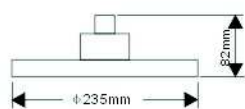

With red needles

SH17026