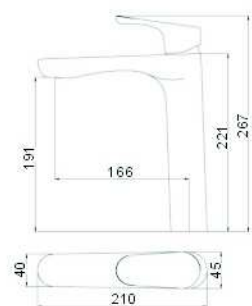

VICLION®

MIXER

52900 Series / D.35mm

52900-2

VICLION®

MIXER

53100 Series / D.35mm