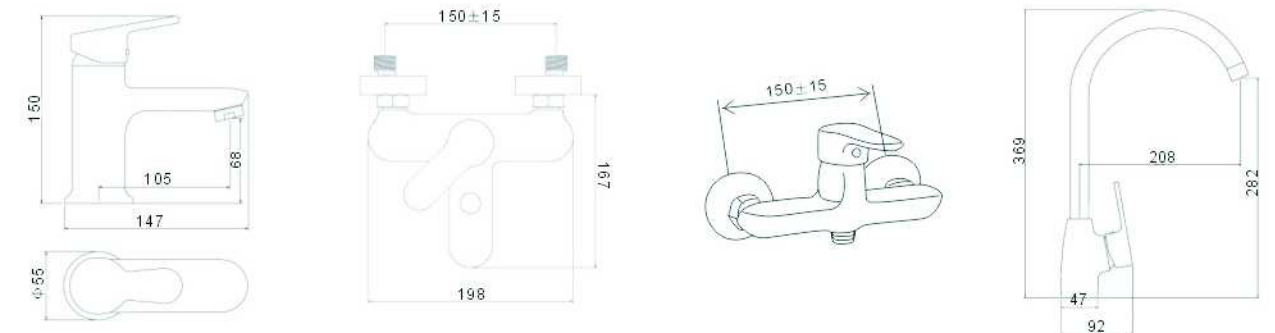

9500 Series D.40mm

95135

95125

52800 Series / D.35mm

52840