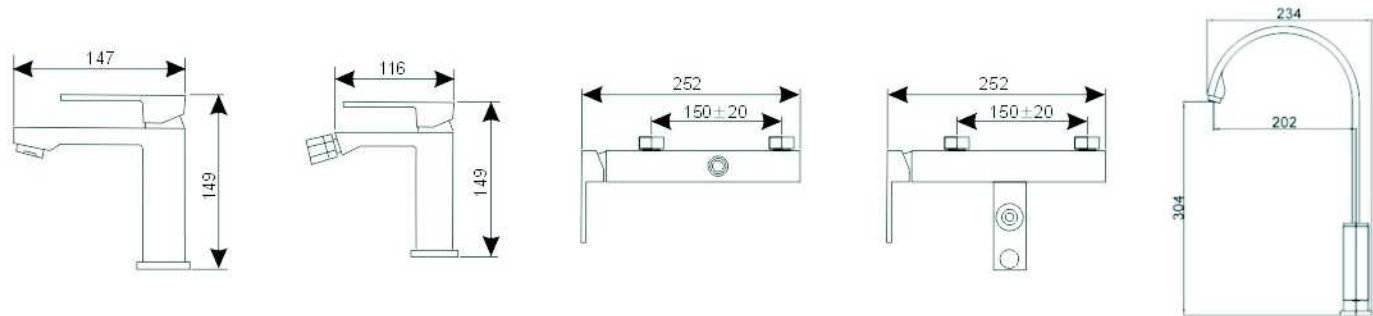

MIXER

190115 Series D.25mm

MIXER

661 Series D.35mm