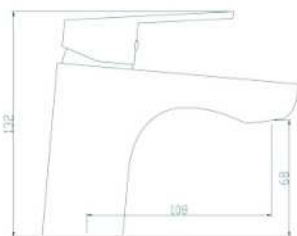

VICLION®

MIXER

52900 Series / D.35mm

52905

VICLION®

MIXER

53100 Series / D.35mm