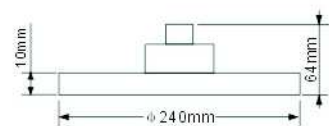

SP0639
G 1/2"