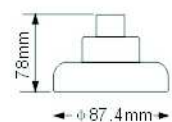

SH190122

SH190126

SH190124

SH190130

SH190128

SH190132

Brass Made

SH0631  
Width:66; Height:240