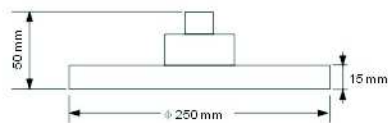

# SHOWER HEAD

Plastic Made

SH1445-2  
G1/2"

SH14185  
G1/2"

SH1305  
G1/2"

SH1445  
G1/2"

SH14187  
G1/2"