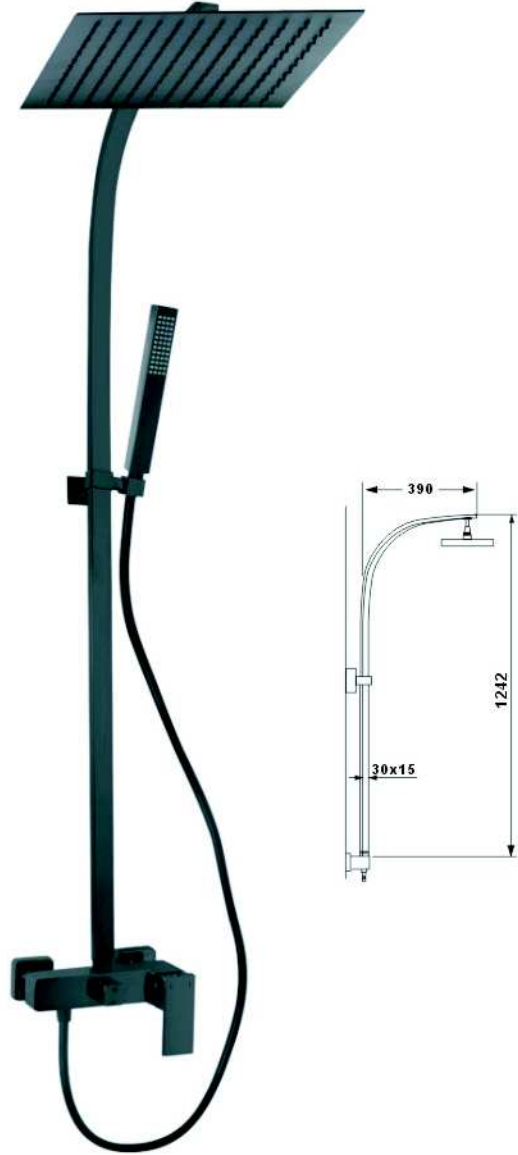

**SCL190101**

- \*Brass tube
- \*Thermostatic shower mixer
- \*Plastic shower head Size:250x250mm
- \*Brass handle shower
- \*S/s hose double graff D. 14mm x 1.5m
- \*Chromed

**SCL190101**

- \*Brass tube
- \*Thermostatic shower mixer
- \*Brass shower head Size:200x200mm
- \*Brass handle shower
- \*S/s hose double graff D. 14mm x 1.5m
- \*Zirconium gold

**SCL190102**

- \*Brass tube
- \*Thermostatic shower mixer
- \*Plastic shower head D.250mm
- \*Brass handle shower
- \*S/s hose double graff D. 14mm x 1.5m
- \*Chromed

**SCL190102**

- \*Brass tube
- \*Thermostatic shower mixer
- \*Plastic shower head D.250mm
- \*Brass handle shower
- \*Black pvc hose
- \*Black mat finish

**SCL190102**

- \*Brass tube
- \*Thermostatic shower mixer
- \*Plastic shower head D.250mm
- \*Brass handle shower
- \*S/s hose double graff D. 14mm x 1.5m
- \*Zirconium gold

**SCL190104**

- \*S/S tube
- \*D.35mm shower mixer
- \*S/S shower head Size:300x300mm
- \*Plastic handle shower
- \*Black pvc hose
- \*Black mat finish