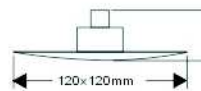

SHOWER HEAD

Stainless Steel #304 Made

ACS

ACS

ACS

ACS

SH1390
Size:200x200mm

ACS

ACS

SHOWER HEAD

Plastic Made

Self Cleaning

SH1381