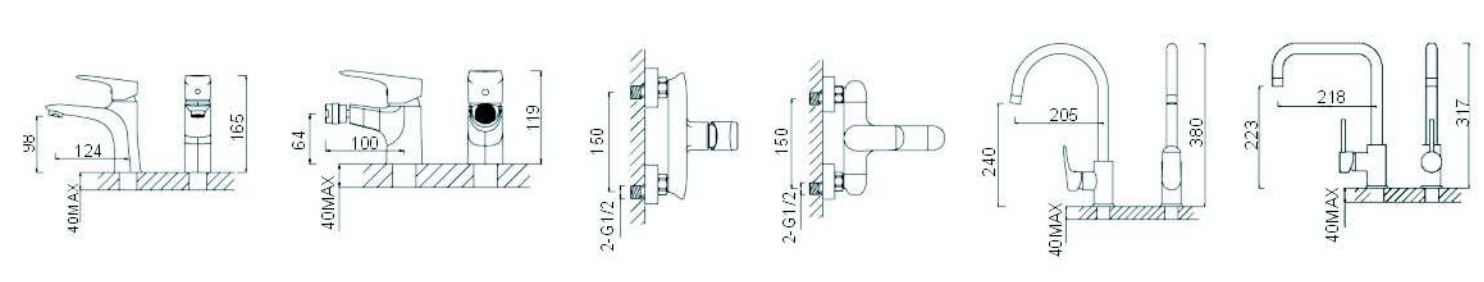

MIXER

190109 Series D.35mm

MIXER

190110 Series D.35mm