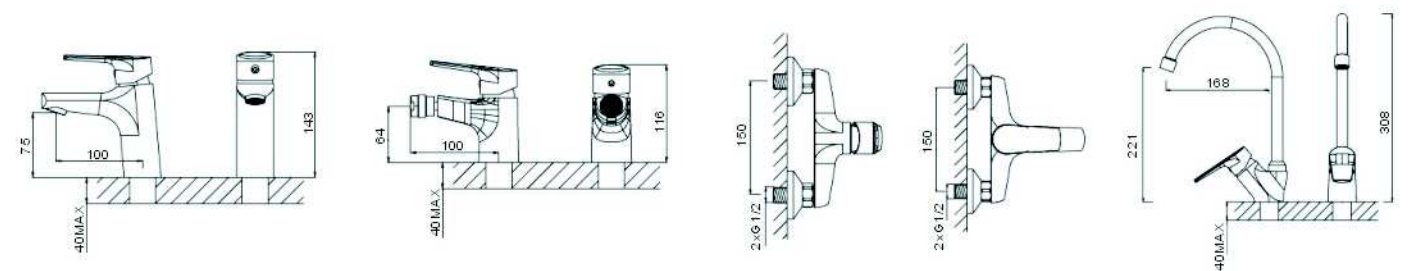

MIXER

190104 Series D.40mm

MIXER

190108 Series D.35mm