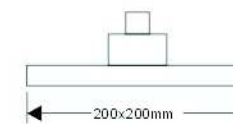

# SHOWER HEAD

Plastic Made

SH16320

SH17031

SH16375

SH16364

SH17032

Plastic Made