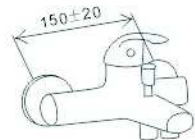

54700 Series / D.35mm

54800 Series / D.40mm

54810

54900 Series / D.35mm

54920