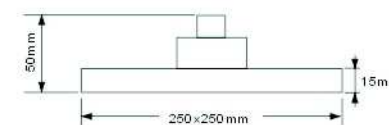

# SHOWER HEAD

Plastic Made

SH1445-2  
G1/2"

SH14185  
G1/2"

SH1305  
G1/2"

SH1445  
G1/2"

SH14187  
G1/2"