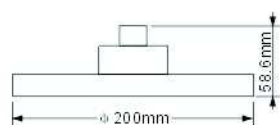

# SHOWER HEAD

Plastic Made

SH1211  
G 1/2" Chromed

SP0639  
G 1/2"

SH1062  
G 1/2"

SH1063  
G 1/2"

SH180235

SH190112