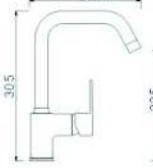

MIXER

679 Series D.35mm

MIXER

9600 Series D.35mm

96110