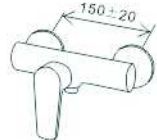

MIXER

190111 Series D.35mm

MIXER

190112 Series D.35mm