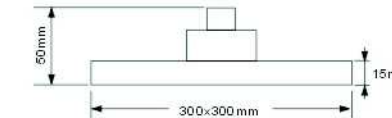

# SHOWER HEAD

Plastic Made

SH1445-2  
G1/2"

SH14185  
G1/2"

SH1305  
G1/2"

SH1445  
G1/2"

SH14187  
G1/2"