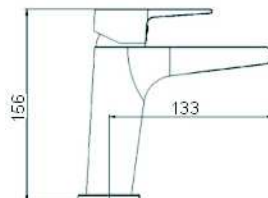

MIXER

190111 Series D.35mm

MIXER

190112 Series D.35mm