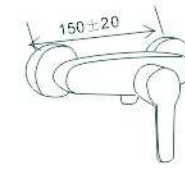

54000 Series / D.35mm

54020

66200 Series / D.35mm

66205

66220

66245