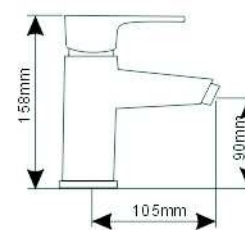

VICLION®

MIXER

190102 Series D.40mm

190105 Series D.40mm

VICLION®

MIXER

190103 Series D.35mm