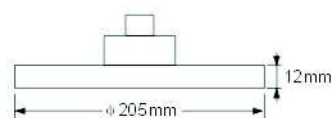

# SHOWER HEAD

Plastic Made

SH1211  
G 1/2" Chromed

SP0639  
G 1/2"

SH1062  
G 1/2"

SH1063  
G 1/2"

SH180235

SH190112