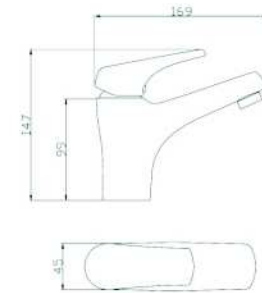

66200 Series / D.35mm

66200