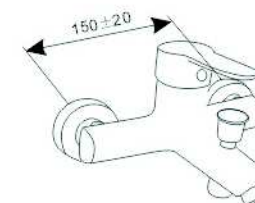

VICLION®

MIXER

190102 Series D.40mm

190105 Series D.40mm

VICLION®

MIXER

190103 Series D.35mm