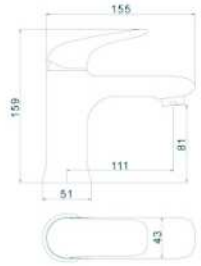

54000 Series / D.35mm

54000