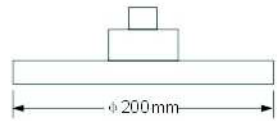

Plastic Made

SH190113

Brass Made