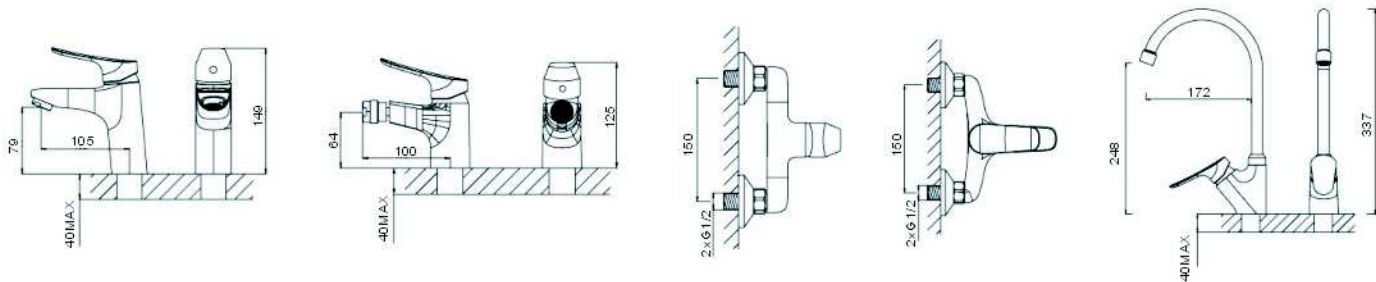

MIXER

190109 Series D.35mm

MIXER

190110 Series D.35mm