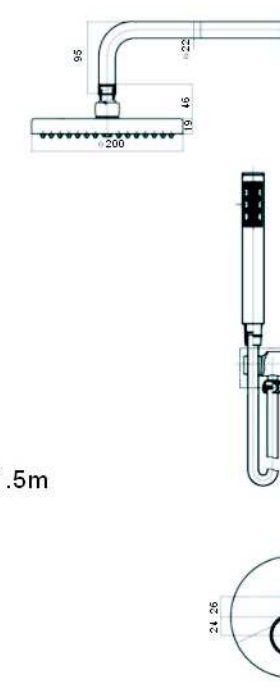

SCL16252

- *Brass tube
- *D.35mm/40mm In built mixer
- *Brass shower head D.200mm
- *Brass handle shower
- *S/s hose double graff D. 14mm x 1.5m
- *Brass water adapto
- *Black mat finish

SCL16255

- *Brass tube
- *D.35mm/40mm In built mixer
- *Plastic shower head D.200mm
- *Plastic handle shower
- *S/s hose double graff D. 14mm x 1.5m
- *Brass water adapto
- *Chromed